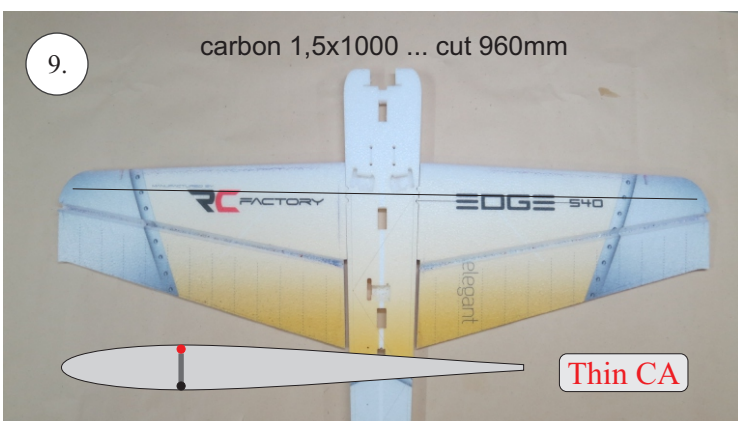

# Edge 540 V3 1m

V1.0

We wish you many happy flying hours with the Edge 540 V3

Your RC Factory team.