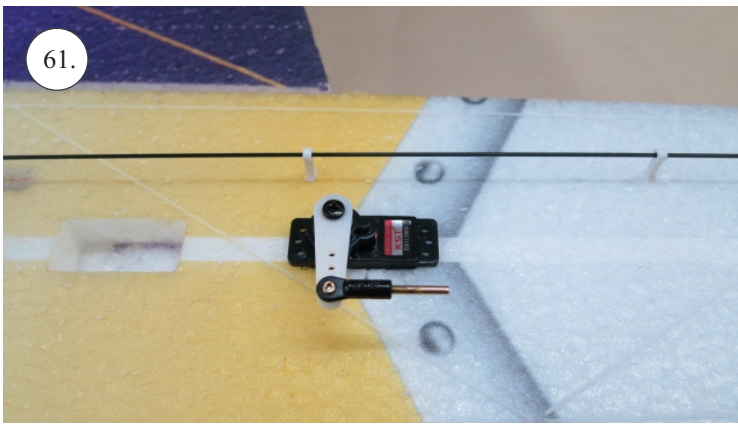

# Edge 540 V3 1m

V1.0

We wish you many happy flying hours with the Edge 540 V3

Your RC Factory team.