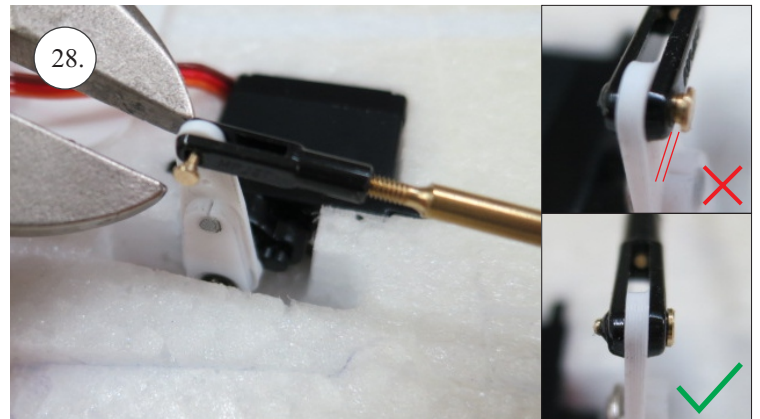

# Edge 540 V3 1m

V1.0

We wish you many happy flying hours with the Edge 540 V3

Your RC Factory team.