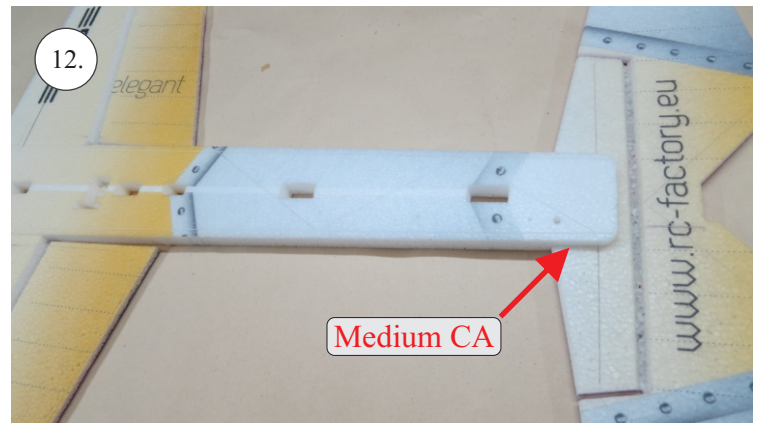

# Edge 540 V3 1m

V1.0

We wish you many happy flying hours with the Edge 540 V3

Your RC Factory team.