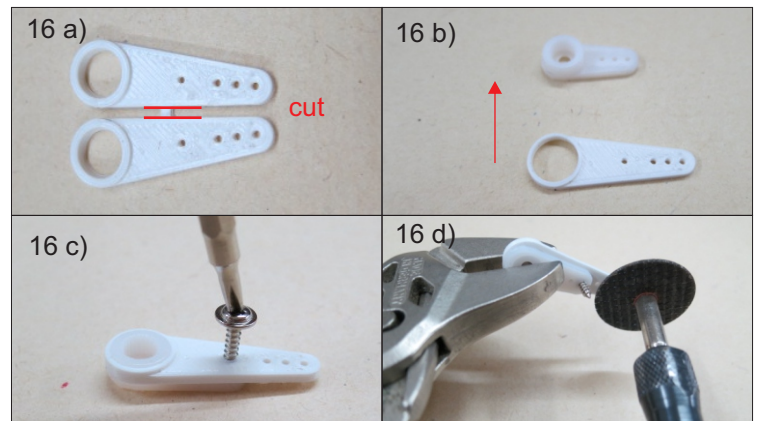

# Edge 540 V3 1m

V1.0

We wish you many happy flying hours with the Edge 540 V3

Your RC Factory team.