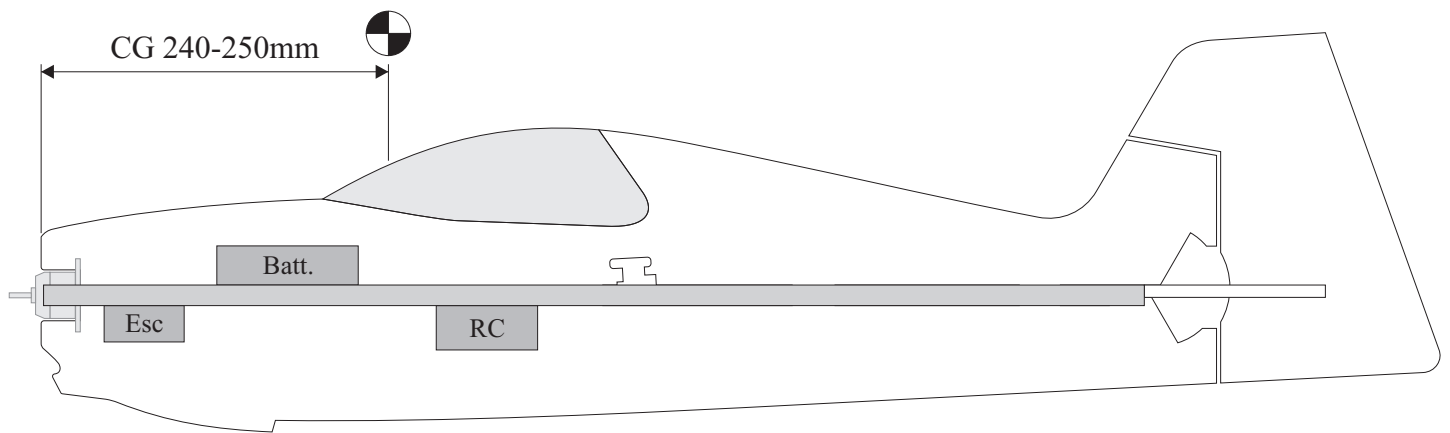

# Edge 540 V3 1m

V1.0

We wish you many happy flying hours with the Edge 540 V3

Your RC Factory team.