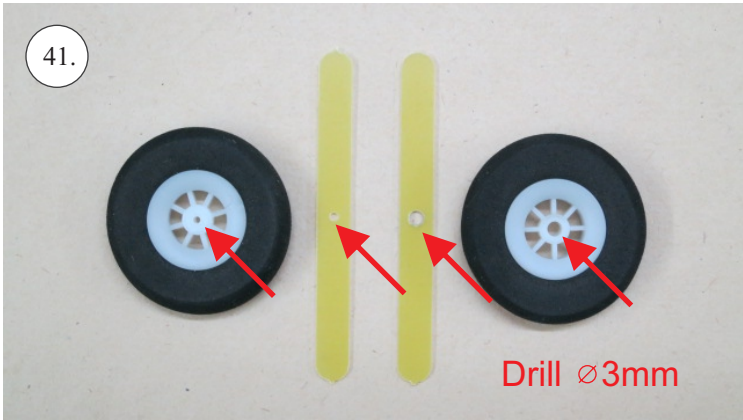

# Edge 540 V3 1m

V1.0

We wish you many happy flying hours with the Edge 540 V3

Your RC Factory team.