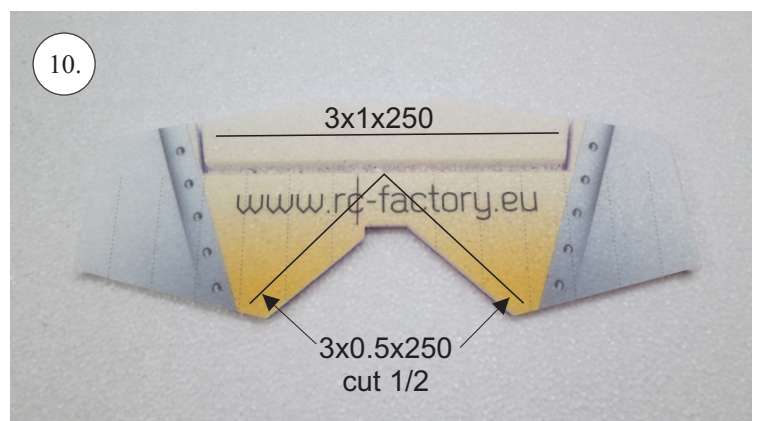

# Edge 540 V3 1m

V1.0

We wish you many happy flying hours with the Edge 540 V3

Your RC Factory team.