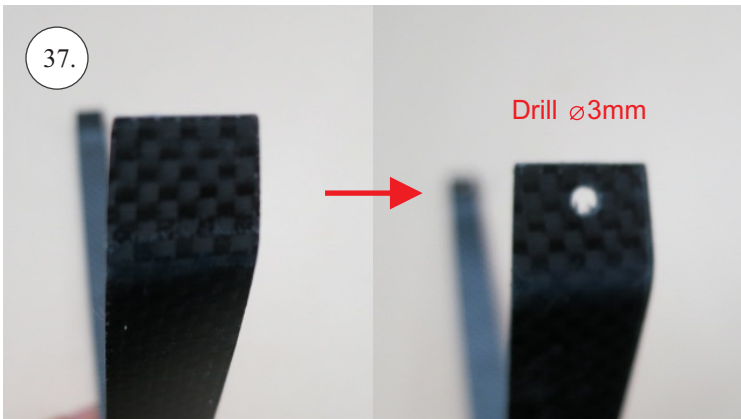

# Edge 540 V3 1m

V1.0

We wish you many happy flying hours with the Edge 540 V3

Your RC Factory team.