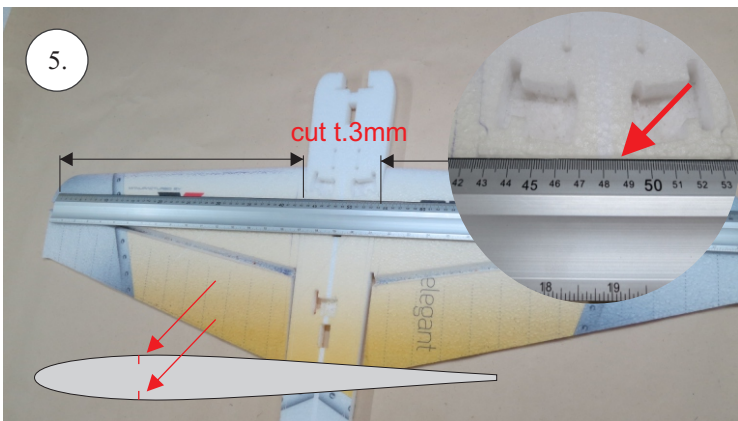

# Edge 540 V3 1m

V1.0

We wish you many happy flying hours with the Edge 540 V3

Your RC Factory team.