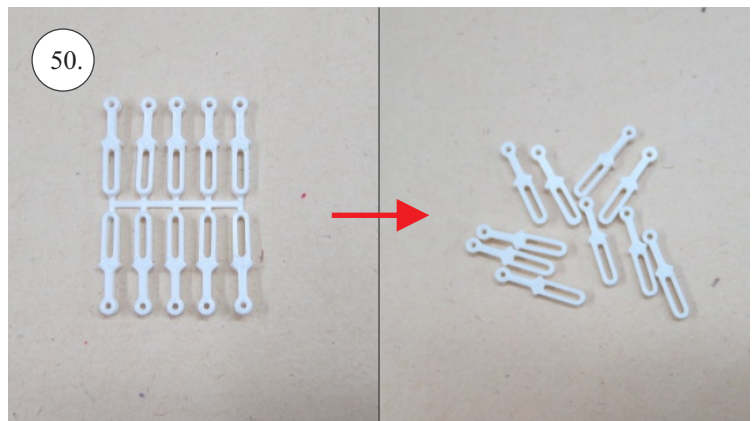

# Edge 540 V3 1m

V1.0

We wish you many happy flying hours with the Edge 540 V3

Your RC Factory team.