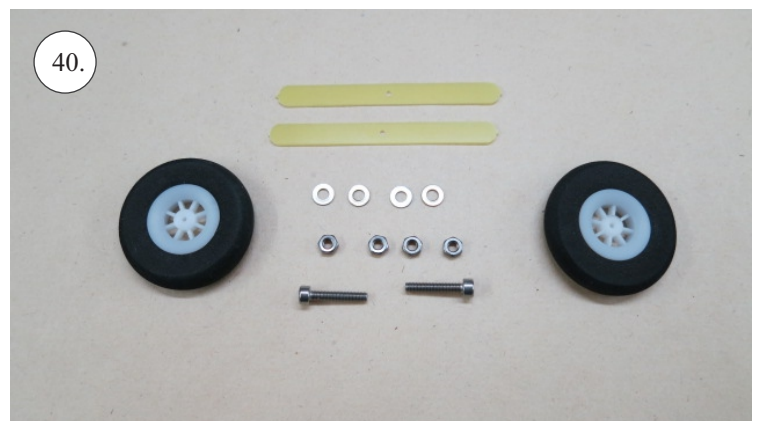

# Edge 540 V3 1m

V1.0

We wish you many happy flying hours with the Edge 540 V3

Your RC Factory team.