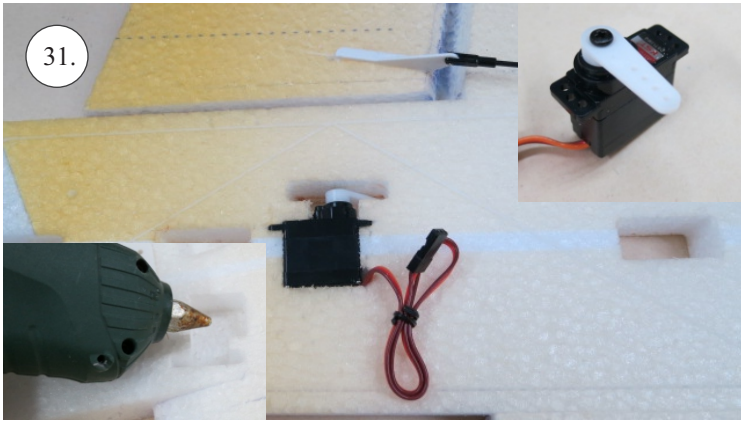

# Edge 540 V3 1m

V1.0

We wish you many happy flying hours with the Edge 540 V3

Your RC Factory team.