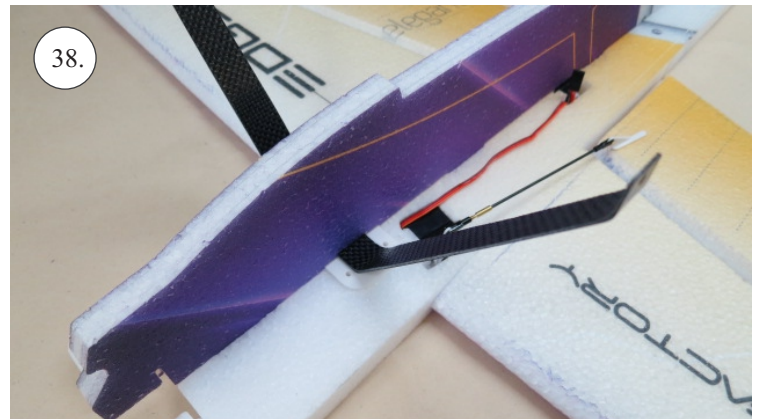

# Edge 540 V3 1m

V1.0

We wish you many happy flying hours with the Edge 540 V3

Your RC Factory team.