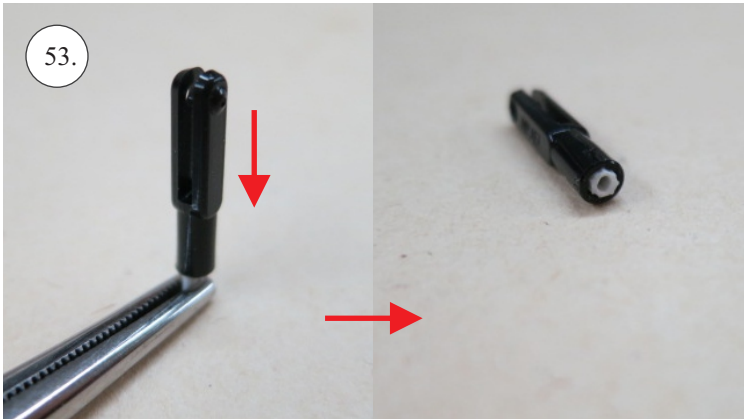

# Edge 540 V3 1m

V1.0

We wish you many happy flying hours with the Edge 540 V3

Your RC Factory team.