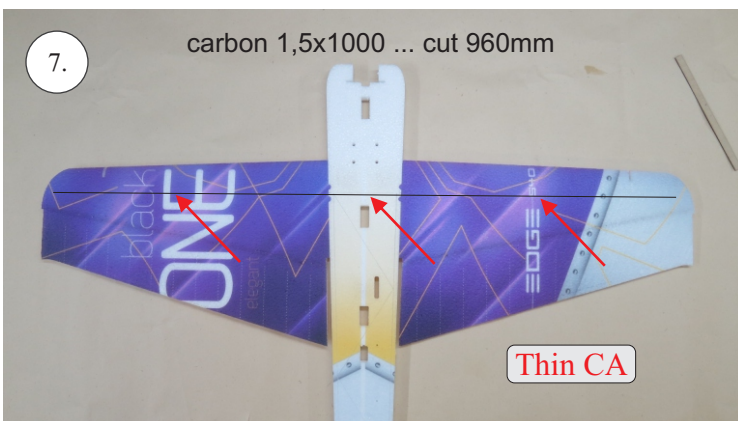

# Edge 540 V3 1m

V1.0

We wish you many happy flying hours with the Edge 540 V3

Your RC Factory team.