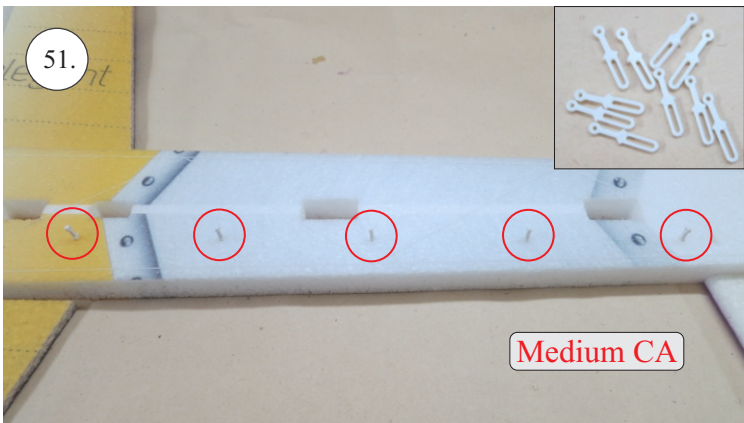

# Edge 540 V3 1m

V1.0

We wish you many happy flying hours with the Edge 540 V3

Your RC Factory team.