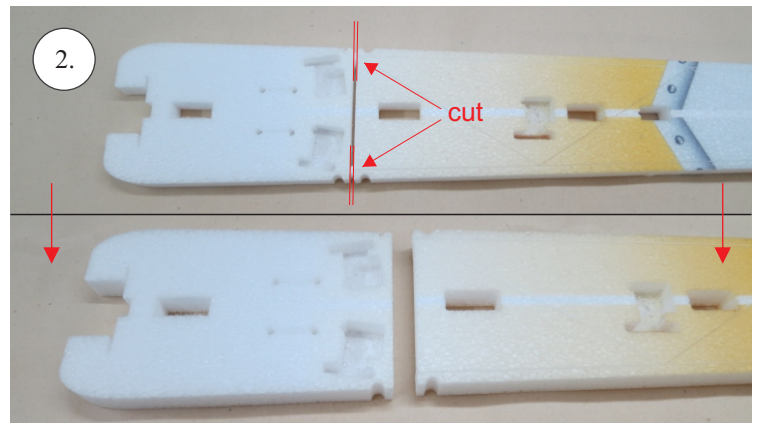

# Edge 540 V3 1m

V1.0

We wish you many happy flying hours with the Edge 540 V3

Your RC Factory team.