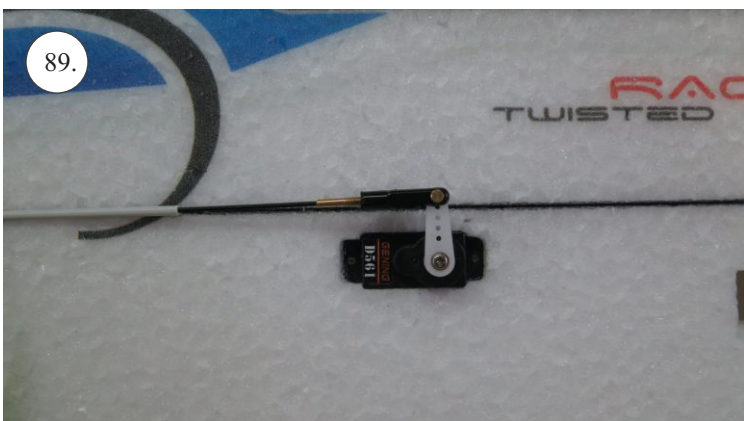

RACER
TWISTED SERIES

Neumessing

V1.0

Kit Contents:

- * fuselage
- * wings
- * horizontal stabilizer
- * vertical stabilizer
- * accessory pack
- * pushrods set

Accessory Pack Contents:

- * carbon diam. 1.5x50mm ... 2x
- * brass pin clevises ... 8x
- * heatshrink tube ... 5x
- * bowden end ... 2x
- * plastic arm ... 1x
- * plywood parts

Horns etc.:

1. elevator horns
2. rudder horns
3. ailerons horns

You may also need:

- * sharp x-acto knife
- * philips screwdriver
- * tweezers
- * little pliers
- * CA glue medium + thin, CA kicker
- * drill 1mm
- * ruler
- * pencil (marker)
- * fine handsaw (Dremmel)