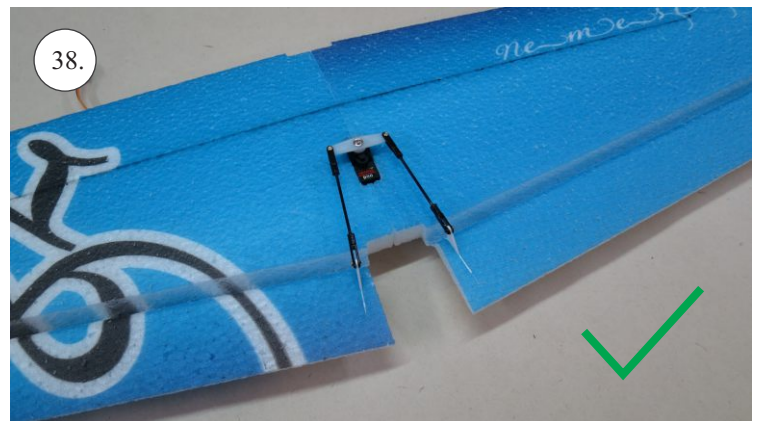

RACER
TWISTED SERIES

Neumessing

V1.0

Kit Contents:

- * fuselage
- * wings
- * horizontal stabilizer
- * vertical stabilizer
- * accessory pack
- * pushrods set

Accessory Pack Contents:

- * carbon diam. 1.5x50mm ... 2x
- * brass pin clevises ... 8x
- * heatshrink tube ... 5x
- * bowden end ... 2x
- * plastic arm ... 1x
- * plywood parts

Horns etc.:

1. elevator horns
2. rudder horns
3. ailerons horns

You may also need:

- * sharp x-acto knife
- * philips screwdriver
- * tweezers
- * little pliers
- * CA glue medium + thin, CA kicker
- * drill 1mm
- * ruler
- * pencil (marker)
- * fine handsaw (Dremmel)