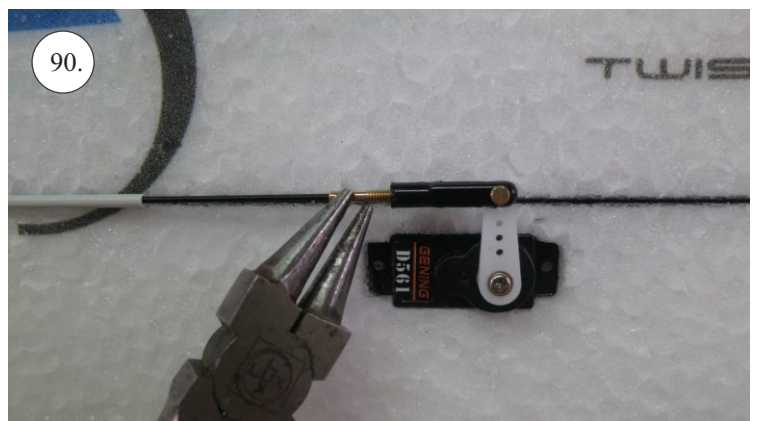

RACER
TWISTED SERIES

Neumessing

V1.0

Kit Contents:

- * fuselage
- * wings
- * horizontal stabilizer
- * vertical stabilizer
- * accessory pack
- * pushrods set

Accessory Pack Contents:

- * carbon diam. 1.5x50mm ... 2x
- * brass pin clevises ... 8x
- * heatshrink tube ... 5x
- * bowden end ... 2x
- * plastic arm ... 1x
- * plywood parts

Horns etc.:

1. elevator horns
2. rudder horns
3. ailerons horns

You may also need:

- * sharp x-acto knife
- * philips screwdriver
- * tweezers
- * little pliers
- * CA glue medium + thin, CA kicker
- * drill 1mm
- * ruler
- * pencil (marker)
- * fine handsaw (Dremmel)