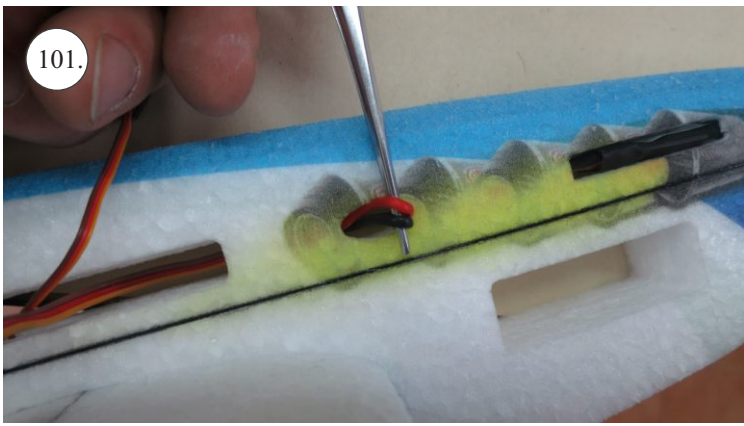

RACER
TWISTED SERIES

Neumessing

V1.0

Kit Contents:

- * fuselage
- * wings
- * horizontal stabilizer
- * vertical stabilizer
- * accessory pack
- * pushrods set

Accessory Pack Contents:

- * carbon diam. 1.5x50mm ... 2x
- * brass pin clevises ... 8x
- * heatshrink tube ... 5x
- * bowden end ... 2x
- * plastic arm ... 1x
- * plywood parts

Horns etc.:

1. elevator horns
2. rudder horns
3. ailerons horns

You may also need:

- * sharp x-acto knife
- * philips screwdriver
- * tweezers
- * little pliers
- * CA glue medium + thin, CA kicker
- * drill 1mm
- * ruler
- * pencil (marker)
- * fine handsaw (Dremmel)