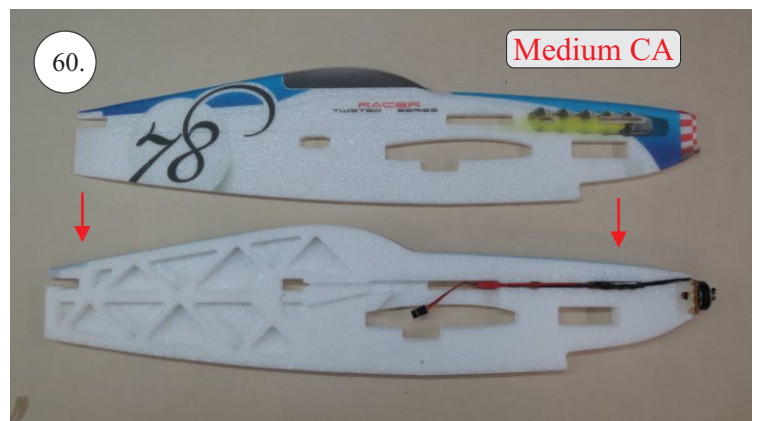

RACER
TWISTED SERIES

Neumessing

V1.0

Kit Contents:

- * fuselage
- * wings
- * horizontal stabilizer
- * vertical stabilizer
- * accessory pack
- * pushrods set

Accessory Pack Contents:

- * carbon diam. 1.5x50mm ... 2x
- * brass pin clevises ... 8x
- * heatshrink tube ... 5x
- * bowden end ... 2x
- * plastic arm ... 1x
- * plywood parts

Horns etc.:

1. elevator horns
2. rudder horns
3. ailerons horns

You may also need:

- * sharp x-acto knife
- * philips screwdriver
- * tweezers
- * little pliers
- * CA glue medium + thin, CA kicker
- * drill 1mm
- * ruler
- * pencil (marker)
- * fine handsaw (Dremmel)