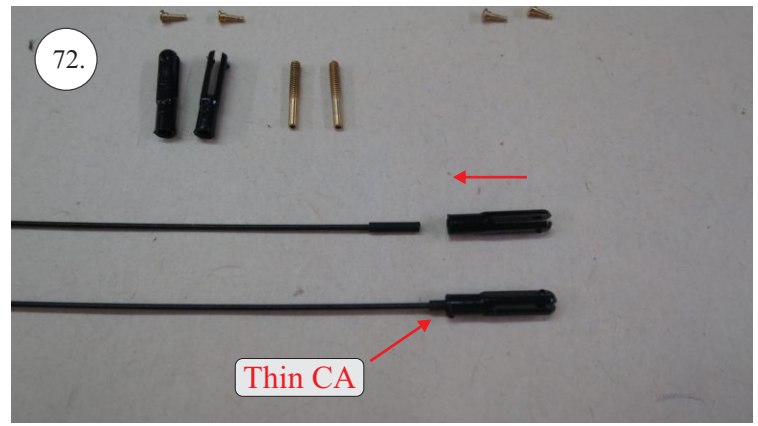

RACER
TWISTED SERIES

Neumessing

V1.0

Kit Contents:

- * fuselage
- * wings
- * horizontal stabilizer
- * vertical stabilizer
- * accessory pack
- * pushrods set

Accessory Pack Contents:

- * carbon diam. 1.5x50mm ... 2x
- * brass pin clevises ... 8x
- * heatshrink tube ... 5x
- * bowden end ... 2x
- * plastic arm ... 1x
- * plywood parts

Horns etc.:

1. elevator horns
2. rudder horns
3. ailerons horns

You may also need:

- * sharp x-acto knife
- * philips screwdriver
- * tweezers
- * little pliers
- * CA glue medium + thin, CA kicker
- * drill 1mm
- * ruler
- * pencil (marker)
- * fine handsaw (Dremmel)