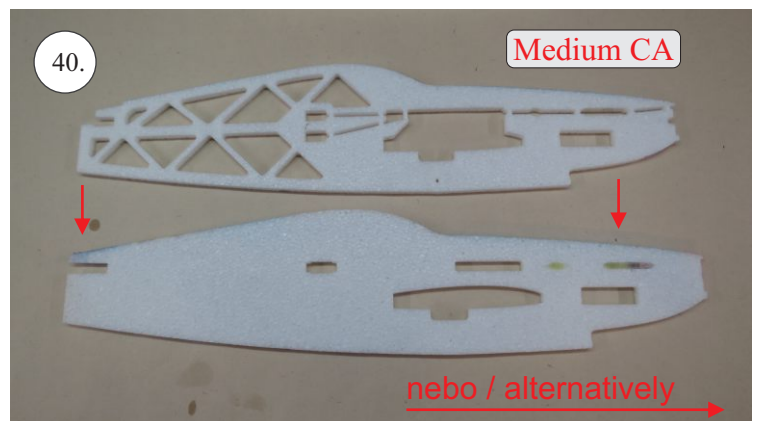

RACER
TWISTED SERIES

Neumessing

V1.0

Kit Contents:

- * fuselage
- * wings
- * horizontal stabilizer
- * vertical stabilizer
- * accessory pack
- * pushrods set

Accessory Pack Contents:

- * carbon diam. 1.5x50mm ... 2x
- * brass pin clevises ... 8x
- * heatshrink tube ... 5x
- * bowden end ... 2x
- * plastic arm ... 1x
- * plywood parts

Horns etc.:

1. elevator horns
2. rudder horns
3. ailerons horns

You may also need:

- * sharp x-acto knife
- * philips screwdriver
- * tweezers
- * little pliers
- * CA glue medium + thin, CA kicker
- * drill 1mm
- * ruler
- * pencil (marker)
- * fine handsaw (Dremmel)