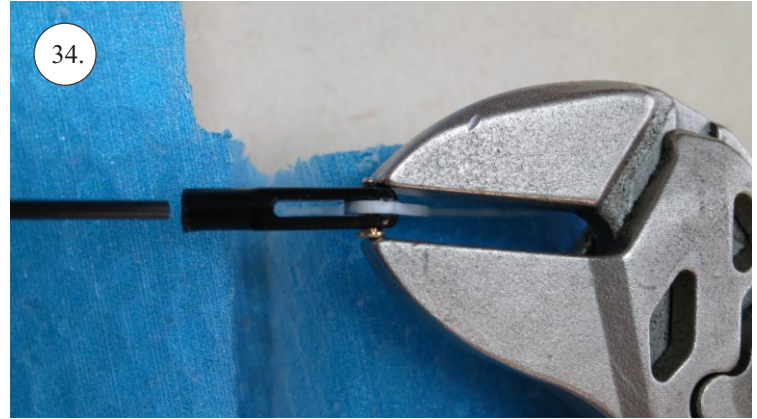

RACER
TWISTED SERIES

Neumessing

V1.0

Kit Contents:

- * fuselage
- * wings
- * horizontal stabilizer
- * vertical stabilizer
- * accessory pack
- * pushrods set

Accessory Pack Contents:

- * carbon diam. 1.5x50mm ... 2x
- * brass pin clevises ... 8x
- * heatshrink tube ... 5x
- * bowden end ... 2x
- * plastic arm ... 1x
- * plywood parts

Horns etc.:

1. elevator horns
2. rudder horns
3. ailerons horns

You may also need:

- * sharp x-acto knife
- * philips screwdriver
- * tweezers
- * little pliers
- * CA glue medium + thin, CA kicker
- * drill 1mm
- * ruler
- * pencil (marker)
- * fine handsaw (Dremmel)