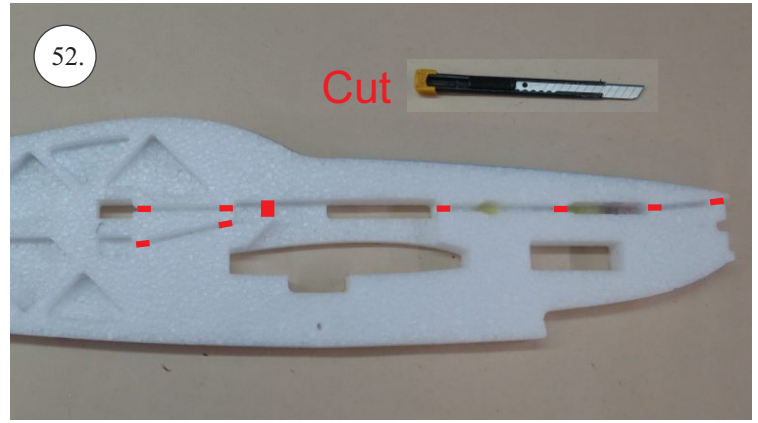

RACER
TWISTED SERIES

Neumessing

V1.0

Kit Contents:

- * fuselage
- * wings
- * horizontal stabilizer
- * vertical stabilizer
- * accessory pack
- * pushrods set

Accessory Pack Contents:

- * carbon diam. 1.5x50mm ... 2x
- * brass pin clevises ... 8x
- * heatshrink tube ... 5x
- * bowden end ... 2x
- * plastic arm ... 1x
- * plywood parts

Horns etc.:

1. elevator horns
2. rudder horns
3. ailerons horns

You may also need:

- * sharp x-acto knife
- * philips screwdriver
- * tweezers
- * little pliers
- * CA glue medium + thin, CA kicker
- * drill 1mm
- * ruler
- * pencil (marker)
- * fine handsaw (Dremmel)