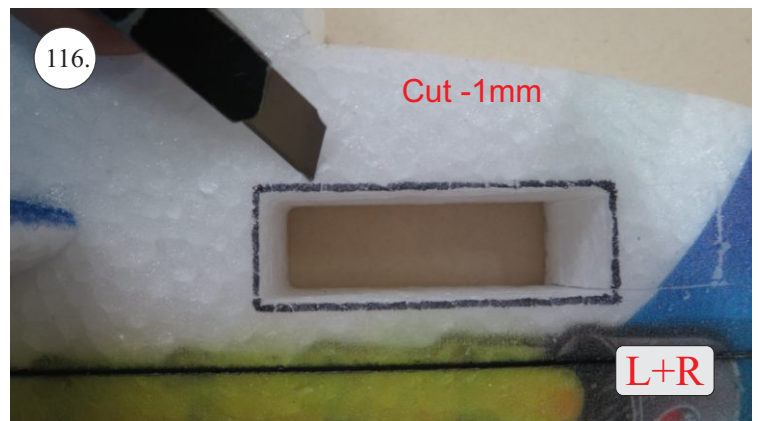

Přejeme Vám mnoho zábavy s modely Twisted racers series.

Váš RC Factory team.

We wish you a lot of fun with models Twisted Racers series.

Your RC Factory team.