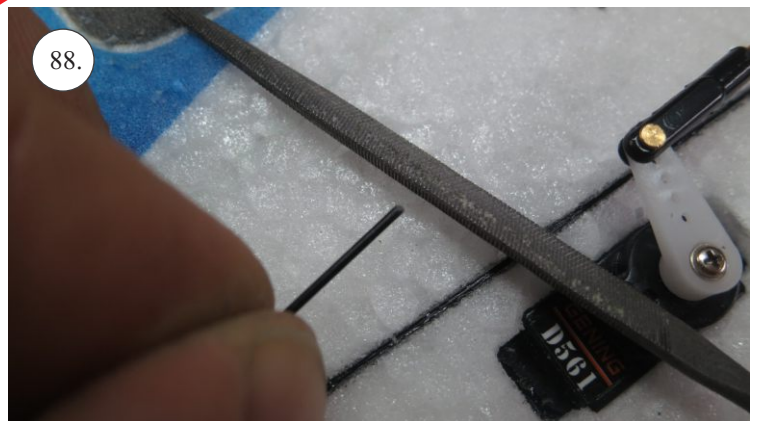

RACER
TWISTED SERIES

Neumessing

V1.0

Kit Contents:

- * fuselage
- * wings
- * horizontal stabilizer
- * vertical stabilizer
- * accessory pack
- * pushrods set

Accessory Pack Contents:

- * carbon diam. 1.5x50mm ... 2x
- * brass pin clevises ... 8x
- * heatshrink tube ... 5x
- * bowden end ... 2x
- * plastic arm ... 1x
- * plywood parts

Horns etc.:

1. elevator horns
2. rudder horns
3. ailerons horns

You may also need:

- * sharp x-acto knife
- * philips screwdriver
- * tweezers
- * little pliers
- * CA glue medium + thin, CA kicker
- * drill 1mm
- * ruler
- * pencil (marker)
- * fine handsaw (Dremmel)