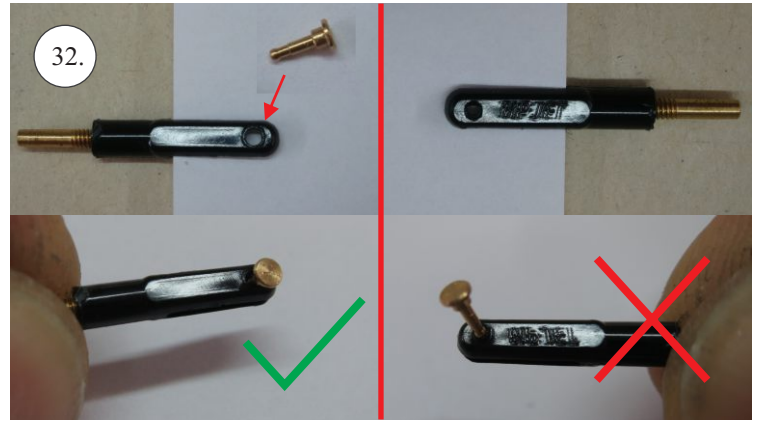

RACER
TWISTED SERIES

Neumessing

V1.0

Kit Contents:

- * fuselage
- * wings
- * horizontal stabilizer
- * vertical stabilizer
- * accessory pack
- * pushrods set

Accessory Pack Contents:

- * carbon diam. 1.5x50mm ... 2x
- * brass pin clevises ... 8x
- * heatshrink tube ... 5x
- * bowden end ... 2x
- * plastic arm ... 1x
- * plywood parts

Horns etc.:

1. elevator horns
2. rudder horns
3. ailerons horns

You may also need:

- * sharp x-acto knife
- * philips screwdriver
- * tweezers
- * little pliers
- * CA glue medium + thin, CA kicker
- * drill 1mm
- * ruler
- * pencil (marker)
- * fine handsaw (Dremmel)