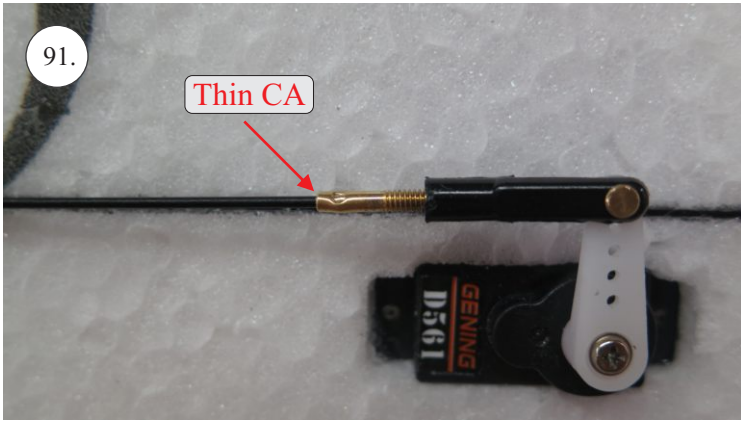

RACER
TWISTED SERIES

Neumessing

V1.0

Kit Contents:

- * fuselage
- * wings
- * horizontal stabilizer
- * vertical stabilizer
- * accessory pack
- * pushrods set

Accessory Pack Contents:

- * carbon diam. 1.5x50mm ... 2x
- * brass pin clevises ... 8x
- * heatshrink tube ... 5x
- * bowden end ... 2x
- * plastic arm ... 1x
- * plywood parts

Horns etc.:

1. elevator horns
2. rudder horns
3. ailerons horns

You may also need:

- * sharp x-acto knife
- * philips screwdriver
- * tweezers
- * little pliers
- * CA glue medium + thin, CA kicker
- * drill 1mm
- * ruler
- * pencil (marker)
- * fine handsaw (Dremmel)