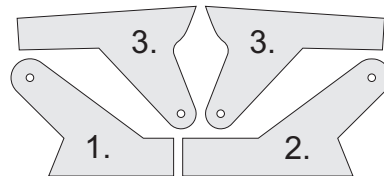

Horns etc.:

1. elevator horns
2. rudder horns
3. ailerons horns

You may also need:

- sharp x-acto knife
- philips screwdriver
- tweezers
- little pliers
- CA glue medium + thin, CA kicker
- drill 1mm
- ruler
- pencil (marker)
- fine handsaw (Dremmel)