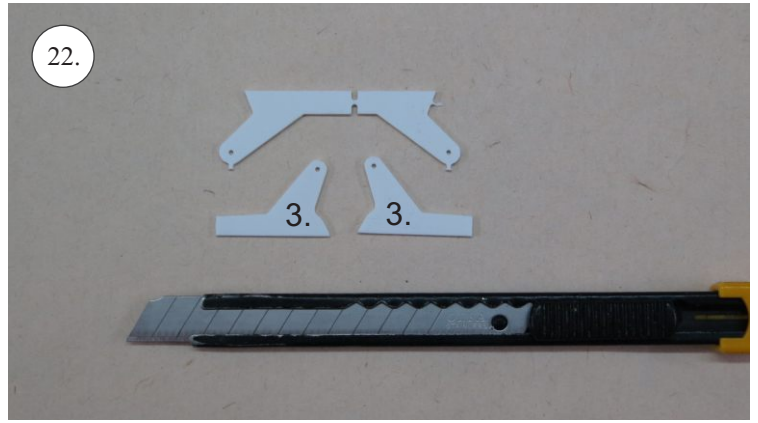

RACER
TWISTED SERIES

Neumessing

V1.0

Kit Contents:

- * fuselage
- * wings
- * horizontal stabilizer
- * vertical stabilizer
- * accessory pack
- * pushrods set

Accessory Pack Contents:

- * carbon diam. 1.5x50mm ... 2x
- * brass pin clevises ... 8x
- * heatshrink tube ... 5x
- * bowden end ... 2x
- * plastic arm ... 1x
- * plywood parts

Horns etc.:

1. elevator horns
2. rudder horns
3. ailerons horns

You may also need:

- * sharp x-acto knife
- * philips screwdriver
- * tweezers
- * little pliers
- * CA glue medium + thin, CA kicker
- * drill 1mm
- * ruler
- * pencil (marker)
- * fine handsaw (Dremmel)