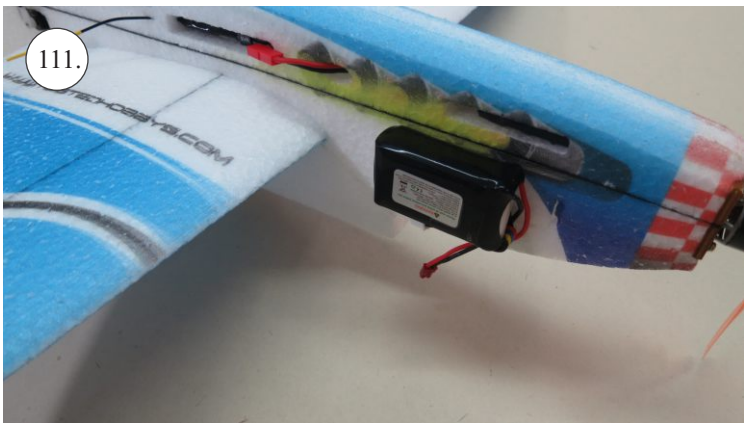

RACER
TWISTED SERIES

Neumessing

V1.0

Kit Contents:

- * fuselage
- * wings
- * horizontal stabilizer
- * vertical stabilizer
- * accessory pack
- * pushrods set

Accessory Pack Contents:

- * carbon diam. 1.5x50mm ... 2x
- * brass pin clevises ... 8x
- * heatshrink tube ... 5x
- * bowden end ... 2x
- * plastic arm ... 1x
- * plywood parts

Horns etc.:

1. elevator horns
2. rudder horns
3. ailerons horns

You may also need:

- * sharp x-acto knife
- * philips screwdriver
- * tweezers
- * little pliers
- * CA glue medium + thin, CA kicker
- * drill 1mm
- * ruler
- * pencil (marker)
- * fine handsaw (Dremmel)