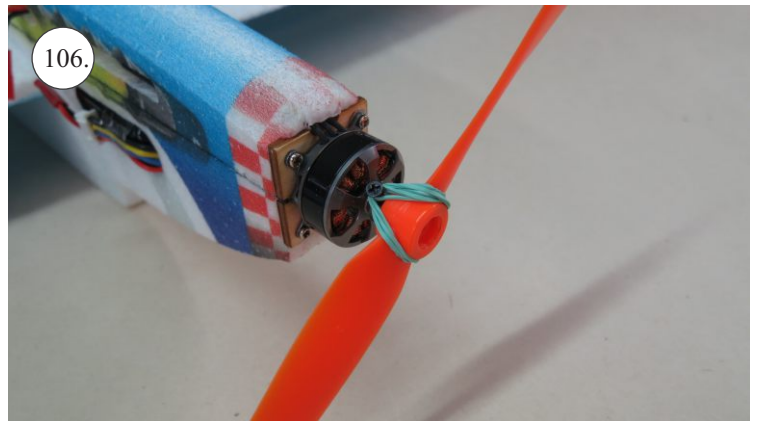

RACER
TWISTED SERIES

Neumessing

V1.0

Kit Contents:

- * fuselage
- * wings
- * horizontal stabilizer
- * vertical stabilizer
- * accessory pack
- * pushrods set

Accessory Pack Contents:

- * carbon diam. 1.5x50mm ... 2x
- * brass pin clevises ... 8x
- * heatshrink tube ... 5x
- * bowden end ... 2x
- * plastic arm ... 1x
- * plywood parts

Horns etc.:

1. elevator horns
2. rudder horns
3. ailerons horns

You may also need:

- * sharp x-acto knife
- * philips screwdriver
- * tweezers
- * little pliers
- * CA glue medium + thin, CA kicker
- * drill 1mm
- * ruler
- * pencil (marker)
- * fine handsaw (Dremmel)