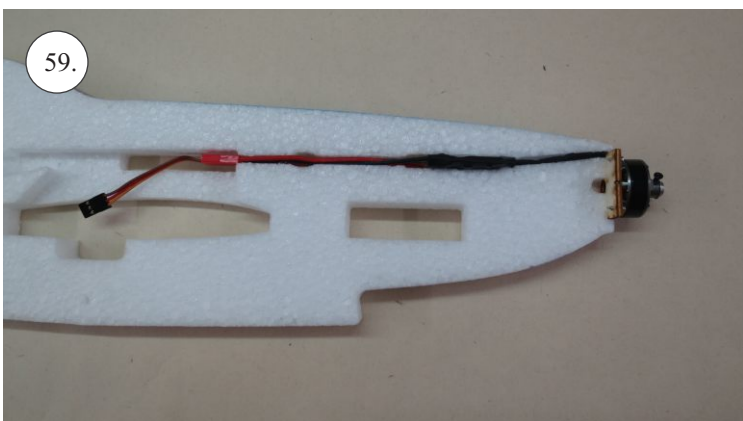

RACER
TWISTED SERIES

Neumessing

V1.0

Kit Contents:

- * fuselage
- * wings
- * horizontal stabilizer
- * vertical stabilizer
- * accessory pack
- * pushrods set

Accessory Pack Contents:

- * carbon diam. 1.5x50mm ... 2x
- * brass pin clevises ... 8x
- * heatshrink tube ... 5x
- * bowden end ... 2x
- * plastic arm ... 1x
- * plywood parts

Horns etc.:

1. elevator horns
2. rudder horns
3. ailerons horns

You may also need:

- * sharp x-acto knife
- * philips screwdriver
- * tweezers
- * little pliers
- * CA glue medium + thin, CA kicker
- * drill 1mm
- * ruler
- * pencil (marker)
- * fine handsaw (Dremmel)