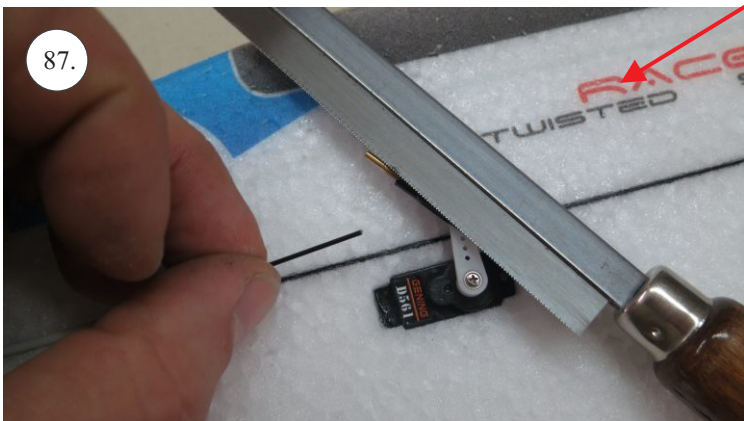

RACER
TWISTED SERIES

Neumessing

V1.0

Kit Contents:

- * fuselage
- * wings
- * horizontal stabilizer
- * vertical stabilizer
- * accessory pack
- * pushrods set

Accessory Pack Contents:

- * carbon diam. 1.5x50mm ... 2x
- * brass pin clevises ... 8x
- * heatshrink tube ... 5x
- * bowden end ... 2x
- * plastic arm ... 1x
- * plywood parts

Horns etc.:

1. elevator horns
2. rudder horns
3. ailerons horns

You may also need:

- * sharp x-acto knife
- * philips screwdriver
- * tweezers
- * little pliers
- * CA glue medium + thin, CA kicker
- * drill 1mm
- * ruler
- * pencil (marker)
- * fine handsaw (Dremmel)