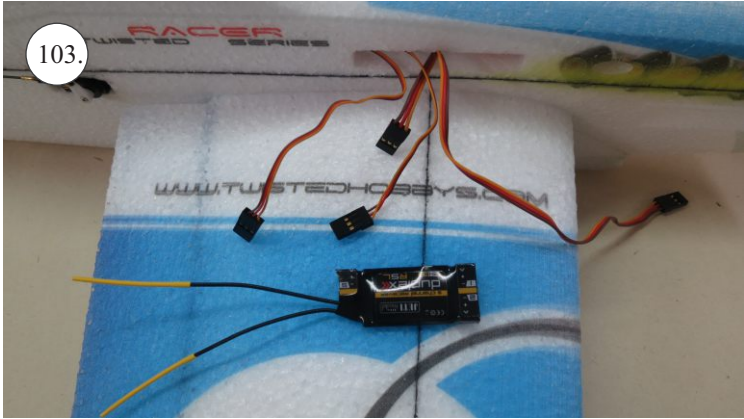

RACER
TWISTED SERIES

Neumessing

V1.0

Kit Contents:

- * fuselage
- * wings
- * horizontal stabilizer
- * vertical stabilizer
- * accessory pack
- * pushrods set

Accessory Pack Contents:

- * carbon diam. 1.5x50mm ... 2x
- * brass pin clevises ... 8x
- * heatshrink tube ... 5x
- * bowden end ... 2x
- * plastic arm ... 1x
- * plywood parts

Horns etc.:

1. elevator horns
2. rudder horns
3. ailerons horns

You may also need:

- * sharp x-acto knife
- * philips screwdriver
- * tweezers
- * little pliers
- * CA glue medium + thin, CA kicker
- * drill 1mm
- * ruler
- * pencil (marker)
- * fine handsaw (Dremmel)