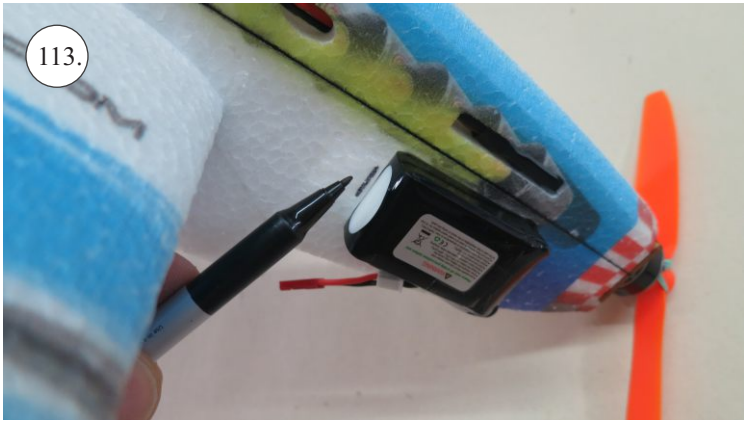

RACER
TWISTED SERIES

Neumessing

V1.0

Kit Contents:

- * fuselage
- * wings
- * horizontal stabilizer
- * vertical stabilizer
- * accessory pack
- * pushrods set

Accessory Pack Contents:

- * carbon diam. 1.5x50mm ... 2x
- * brass pin clevises ... 8x
- * heatshrink tube ... 5x
- * bowden end ... 2x
- * plastic arm ... 1x
- * plywood parts

Horns etc.:

1. elevator horns
2. rudder horns
3. ailerons horns

You may also need:

- * sharp x-acto knife
- * philips screwdriver
- * tweezers
- * little pliers
- * CA glue medium + thin, CA kicker
- * drill 1mm
- * ruler
- * pencil (marker)
- * fine handsaw (Dremmel)