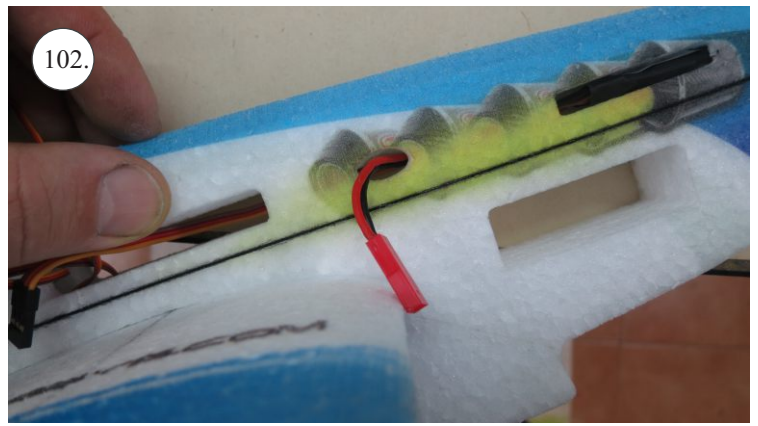

RACER
TWISTED SERIES

Neumessing

V1.0

Kit Contents:

- * fuselage
- * wings
- * horizontal stabilizer
- * vertical stabilizer
- * accessory pack
- * pushrods set

Accessory Pack Contents:

- * carbon diam. 1.5x50mm ... 2x
- * brass pin clevises ... 8x
- * heatshrink tube ... 5x
- * bowden end ... 2x
- * plastic arm ... 1x
- * plywood parts

Horns etc.:

1. elevator horns
2. rudder horns
3. ailerons horns

You may also need:

- * sharp x-acto knife
- * philips screwdriver
- * tweezers
- * little pliers
- * CA glue medium + thin, CA kicker
- * drill 1mm
- * ruler
- * pencil (marker)
- * fine handsaw (Dremmel)