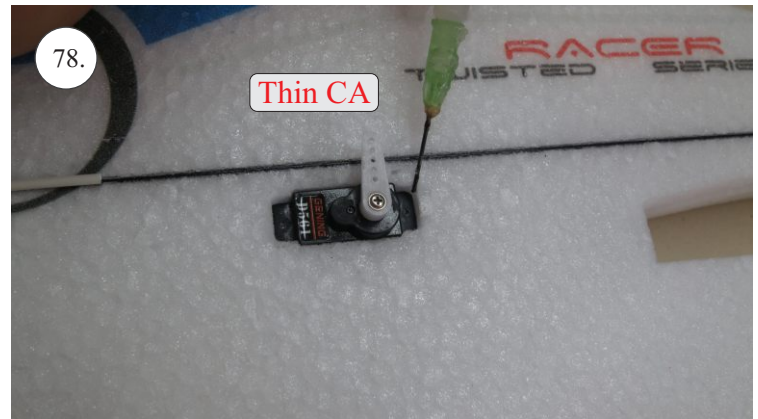

RACER
TWISTED SERIES

Neumessing

V1.0

Kit Contents:

- * fuselage
- * wings
- * horizontal stabilizer
- * vertical stabilizer
- * accessory pack
- * pushrods set

Accessory Pack Contents:

- * carbon diam. 1.5x50mm ... 2x
- * brass pin clevises ... 8x
- * heatshrink tube ... 5x
- * bowden end ... 2x
- * plastic arm ... 1x
- * plywood parts

Horns etc.:

1. elevator horns
2. rudder horns
3. ailerons horns

You may also need:

- * sharp x-acto knife
- * philips screwdriver
- * tweezers
- * little pliers
- * CA glue medium + thin, CA kicker
- * drill 1mm
- * ruler
- * pencil (marker)
- * fine handsaw (Dremmel)