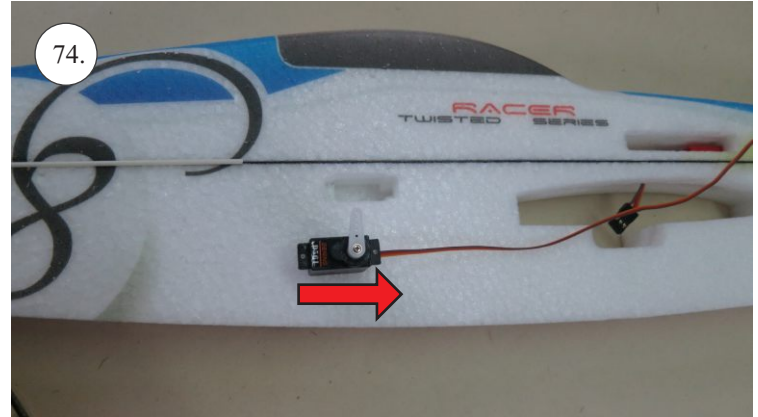

RACER
TWISTED SERIES

Neumessing

V1.0

Kit Contents:

- * fuselage
- * wings
- * horizontal stabilizer
- * vertical stabilizer
- * accessory pack
- * pushrods set

Accessory Pack Contents:

- * carbon diam. 1.5x50mm ... 2x
- * brass pin clevises ... 8x
- * heatshrink tube ... 5x
- * bowden end ... 2x
- * plastic arm ... 1x
- * plywood parts

Horns etc.:

1. elevator horns
2. rudder horns
3. ailerons horns

You may also need:

- * sharp x-acto knife
- * philips screwdriver
- * tweezers
- * little pliers
- * CA glue medium + thin, CA kicker
- * drill 1mm
- * ruler
- * pencil (marker)
- * fine handsaw (Dremmel)