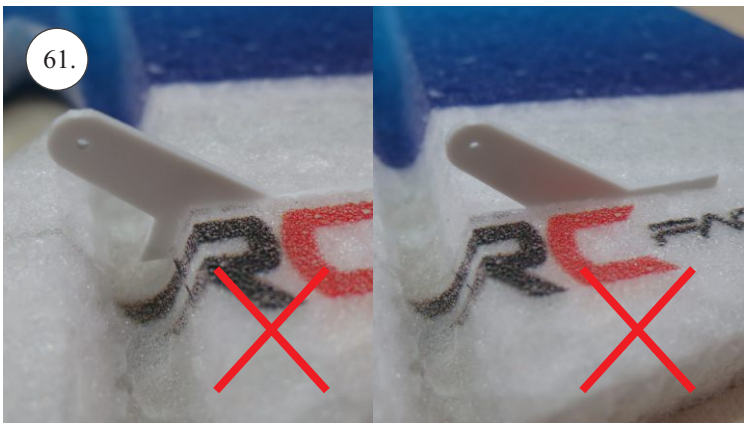

RACER
TWISTED SERIES

Neumessing

V1.0

Kit Contents:

- * fuselage
- * wings
- * horizontal stabilizer
- * vertical stabilizer
- * accessory pack
- * pushrods set

Accessory Pack Contents:

- * carbon diam. 1.5x50mm ... 2x
- * brass pin clevises ... 8x
- * heatshrink tube ... 5x
- * bowden end ... 2x
- * plastic arm ... 1x
- * plywood parts

Horns etc.:

1. elevator horns
2. rudder horns
3. ailerons horns

You may also need:

- * sharp x-acto knife
- * philips screwdriver
- * tweezers
- * little pliers
- * CA glue medium + thin, CA kicker
- * drill 1mm
- * ruler
- * pencil (marker)
- * fine handsaw (Dremmel)