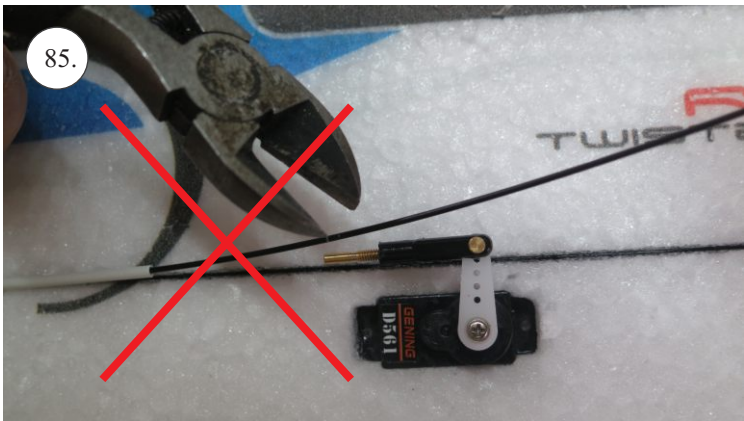

RACER
TWISTED SERIES

Neumessing

V1.0

Kit Contents:

- * fuselage
- * wings
- * horizontal stabilizer
- * vertical stabilizer
- * accessory pack
- * pushrods set

Accessory Pack Contents:

- * carbon diam. 1.5x50mm ... 2x
- * brass pin clevises ... 8x
- * heatshrink tube ... 5x
- * bowden end ... 2x
- * plastic arm ... 1x
- * plywood parts

Horns etc.:

1. elevator horns
2. rudder horns
3. ailerons horns

You may also need:

- * sharp x-acto knife
- * philips screwdriver
- * tweezers
- * little pliers
- * CA glue medium + thin, CA kicker
- * drill 1mm
- * ruler
- * pencil (marker)
- * fine handsaw (Dremmel)