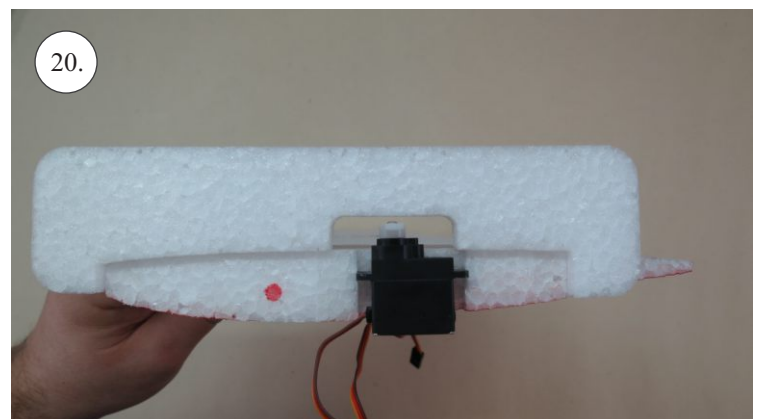

RACER
TWISTED SERIES

Neumessing

V1.0

Kit Contents:

- * fuselage
- * wings
- * horizontal stabilizer
- * vertical stabilizer
- * accessory pack
- * pushrods set

Accessory Pack Contents:

- * carbon diam. 1.5x50mm ... 2x
- * brass pin clevises ... 8x
- * heatshrink tube ... 5x
- * bowden end ... 2x
- * plastic arm ... 1x
- * plywood parts

Horns etc.:

1. elevator horns
2. rudder horns
3. ailerons horns

You may also need:

- * sharp x-acto knife
- * philips screwdriver
- * tweezers
- * little pliers
- * CA glue medium + thin, CA kicker
- * drill 1mm
- * ruler
- * pencil (marker)
- * fine handsaw (Dremmel)