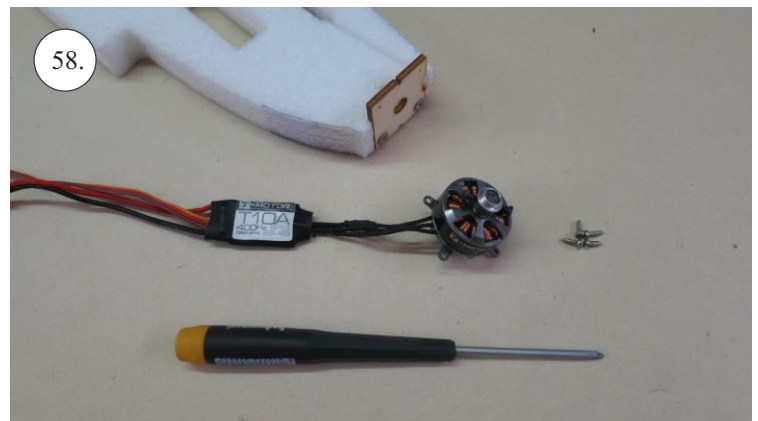

RACER
TWISTED SERIES

Neumessing

V1.0

Kit Contents:

- * fuselage
- * wings
- * horizontal stabilizer
- * vertical stabilizer
- * accessory pack
- * pushrods set

Accessory Pack Contents:

- * carbon diam. 1.5x50mm ... 2x
- * brass pin clevises ... 8x
- * heatshrink tube ... 5x
- * bowden end ... 2x
- * plastic arm ... 1x
- * plywood parts

Horns etc.:

1. elevator horns
2. rudder horns
3. ailerons horns

You may also need:

- * sharp x-acto knife
- * philips screwdriver
- * tweezers
- * little pliers
- * CA glue medium + thin, CA kicker
- * drill 1mm
- * ruler
- * pencil (marker)
- * fine handsaw (Dremmel)