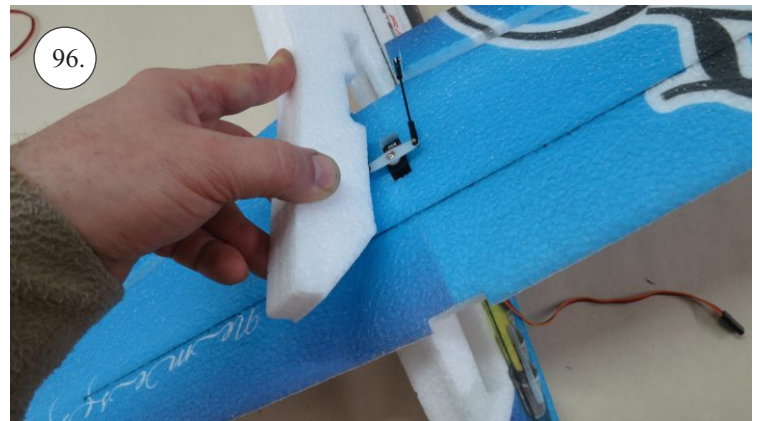

RACER
TWISTED SERIES

Neumessing

V1.0

Kit Contents:

- * fuselage
- * wings
- * horizontal stabilizer
- * vertical stabilizer
- * accessory pack
- * pushrods set

Accessory Pack Contents:

- * carbon diam. 1.5x50mm ... 2x
- * brass pin clevises ... 8x
- * heatshrink tube ... 5x
- * bowden end ... 2x
- * plastic arm ... 1x
- * plywood parts

Horns etc.:

1. elevator horns
2. rudder horns
3. ailerons horns

You may also need:

- * sharp x-acto knife
- * philips screwdriver
- * tweezers
- * little pliers
- * CA glue medium + thin, CA kicker
- * drill 1mm
- * ruler
- * pencil (marker)
- * fine handsaw (Dremmel)