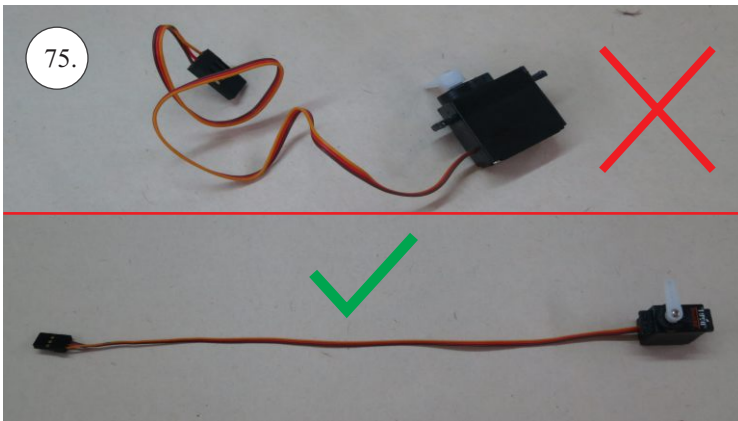

RACER
TWISTED SERIES

Neumessing

V1.0

Kit Contents:

- * fuselage
- * wings
- * horizontal stabilizer
- * vertical stabilizer
- * accessory pack
- * pushrods set

Accessory Pack Contents:

- * carbon diam. 1.5x50mm ... 2x
- * brass pin clevises ... 8x
- * heatshrink tube ... 5x
- * bowden end ... 2x
- * plastic arm ... 1x
- * plywood parts

Horns etc.:

1. elevator horns
2. rudder horns
3. ailerons horns

You may also need:

- * sharp x-acto knife
- * philips screwdriver
- * tweezers
- * little pliers
- * CA glue medium + thin, CA kicker
- * drill 1mm
- * ruler
- * pencil (marker)
- * fine handsaw (Dremmel)