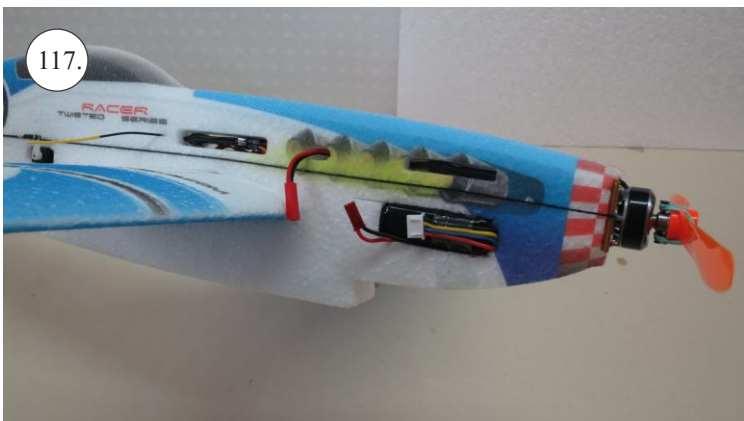

RACER
TWISTED SERIES

Neumessing

V1.0

Kit Contents:

- * fuselage
- * wings
- * horizontal stabilizer
- * vertical stabilizer
- * accessory pack
- * pushrods set

Accessory Pack Contents:

- * carbon diam. 1.5x50mm ... 2x
- * brass pin clevises ... 8x
- * heatshrink tube ... 5x
- * bowden end ... 2x
- * plastic arm ... 1x
- * plywood parts

Horns etc.:

1. elevator horns
2. rudder horns
3. ailerons horns

You may also need:

- * sharp x-acto knife
- * philips screwdriver
- * tweezers
- * little pliers
- * CA glue medium + thin, CA kicker
- * drill 1mm
- * ruler
- * pencil (marker)
- * fine handsaw (Dremmel)