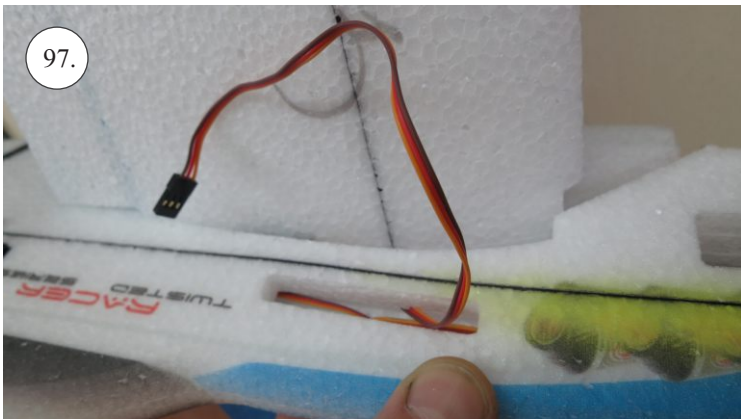

RACER
TWISTED SERIES

Neumessing

V1.0

Kit Contents:

- * fuselage
- * wings
- * horizontal stabilizer
- * vertical stabilizer
- * accessory pack
- * pushrods set

Accessory Pack Contents:

- * carbon diam. 1.5x50mm ... 2x
- * brass pin clevises ... 8x
- * heatshrink tube ... 5x
- * bowden end ... 2x
- * plastic arm ... 1x
- * plywood parts

Horns etc.:

1. elevator horns
2. rudder horns
3. ailerons horns

You may also need:

- * sharp x-acto knife
- * philips screwdriver
- * tweezers
- * little pliers
- * CA glue medium + thin, CA kicker
- * drill 1mm
- * ruler
- * pencil (marker)
- * fine handsaw (Dremmel)