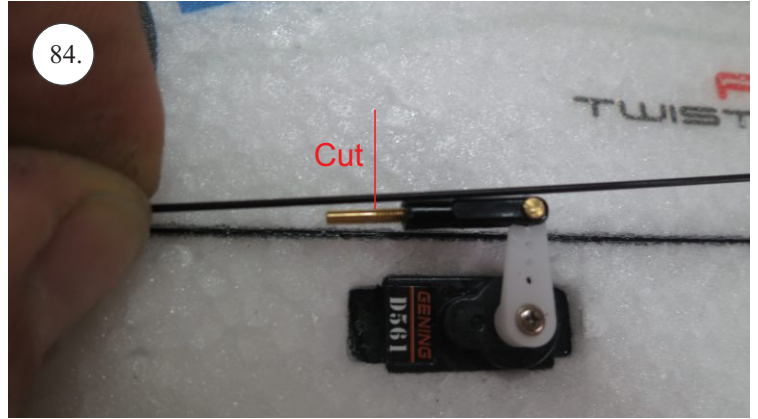

RACER
TWISTED SERIES

Neumessing

V1.0

Kit Contents:

- * fuselage
- * wings
- * horizontal stabilizer
- * vertical stabilizer
- * accessory pack
- * pushrods set

Accessory Pack Contents:

- * carbon diam. 1.5x50mm ... 2x
- * brass pin clevises ... 8x
- * heatshrink tube ... 5x
- * bowden end ... 2x
- * plastic arm ... 1x
- * plywood parts

Horns etc.:

1. elevator horns
2. rudder horns
3. ailerons horns

You may also need:

- * sharp x-acto knife
- * philips screwdriver
- * tweezers
- * little pliers
- * CA glue medium + thin, CA kicker
- * drill 1mm
- * ruler
- * pencil (marker)
- * fine handsaw (Dremmel)