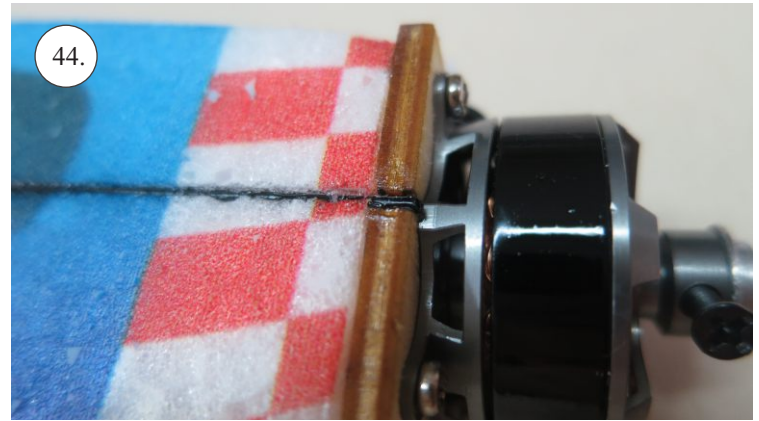

RACER
TWISTED SERIES

Neumessing

V1.0

Kit Contents:

- * fuselage
- * wings
- * horizontal stabilizer
- * vertical stabilizer
- * accessory pack
- * pushrods set

Accessory Pack Contents:

- * carbon diam. 1.5x50mm ... 2x
- * brass pin clevises ... 8x
- * heatshrink tube ... 5x
- * bowden end ... 2x
- * plastic arm ... 1x
- * plywood parts

Horns etc.:

1. elevator horns
2. rudder horns
3. ailerons horns

You may also need:

- * sharp x-acto knife
- * philips screwdriver
- * tweezers
- * little pliers
- * CA glue medium + thin, CA kicker
- * drill 1mm
- * ruler
- * pencil (marker)
- * fine handsaw (Dremmel)