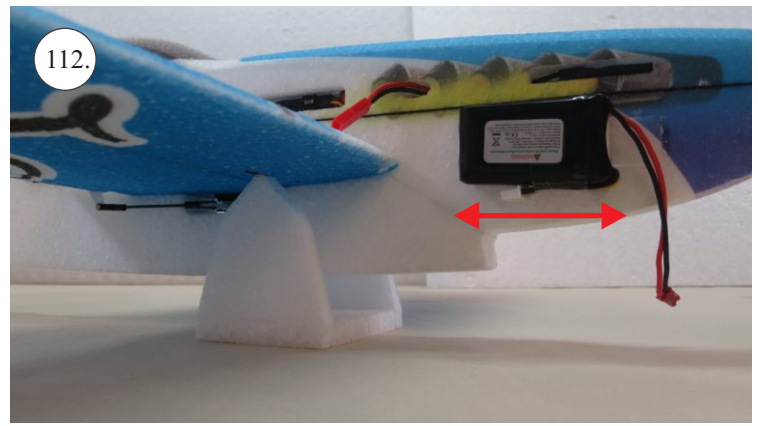

RACER
TWISTED SERIES

Neumessing

V1.0

Kit Contents:

- * fuselage
- * wings
- * horizontal stabilizer
- * vertical stabilizer
- * accessory pack
- * pushrods set

Accessory Pack Contents:

- * carbon diam. 1.5x50mm ... 2x
- * brass pin clevises ... 8x
- * heatshrink tube ... 5x
- * bowden end ... 2x
- * plastic arm ... 1x
- * plywood parts

Horns etc.:

1. elevator horns
2. rudder horns
3. ailerons horns

You may also need:

- * sharp x-acto knife
- * philips screwdriver
- * tweezers
- * little pliers
- * CA glue medium + thin, CA kicker
- * drill 1mm
- * ruler
- * pencil (marker)
- * fine handsaw (Dremmel)