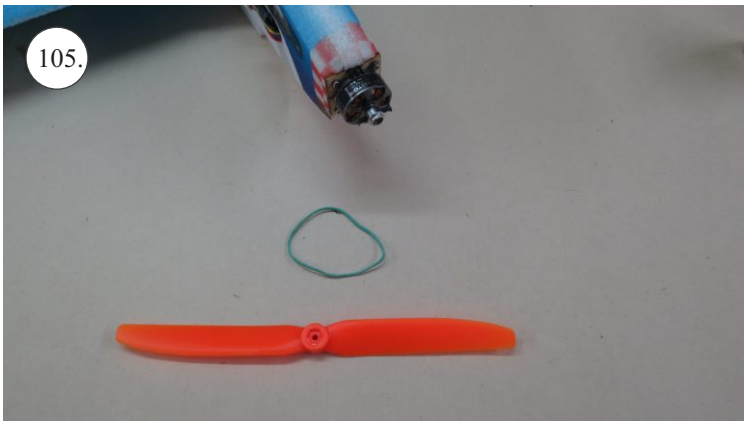

RACER
TWISTED SERIES

Neumessing

V1.0

Kit Contents:

- * fuselage
- * wings
- * horizontal stabilizer
- * vertical stabilizer
- * accessory pack
- * pushrods set

Accessory Pack Contents:

- * carbon diam. 1.5x50mm ... 2x
- * brass pin clevises ... 8x
- * heatshrink tube ... 5x
- * bowden end ... 2x
- * plastic arm ... 1x
- * plywood parts

Horns etc.:

1. elevator horns
2. rudder horns
3. ailerons horns

You may also need:

- * sharp x-acto knife
- * philips screwdriver
- * tweezers
- * little pliers
- * CA glue medium + thin, CA kicker
- * drill 1mm
- * ruler
- * pencil (marker)
- * fine handsaw (Dremmel)