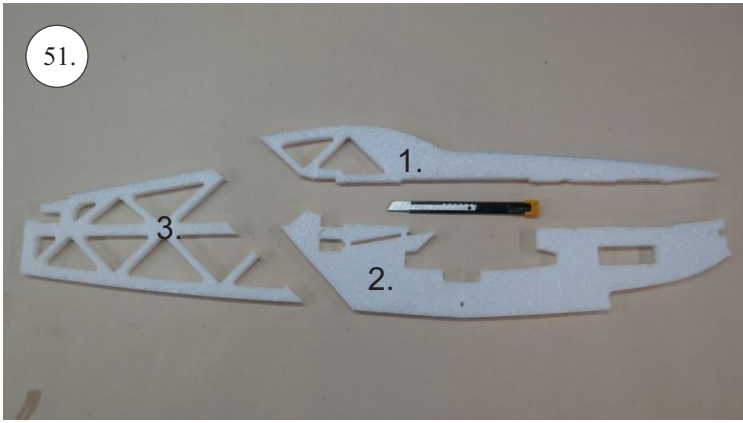

RACER
TWISTED SERIES

Neumessing

V1.0

Kit Contents:

- * fuselage
- * wings
- * horizontal stabilizer
- * vertical stabilizer
- * accessory pack
- * pushrods set

Accessory Pack Contents:

- * carbon diam. 1.5x50mm ... 2x
- * brass pin clevises ... 8x
- * heatshrink tube ... 5x
- * bowden end ... 2x
- * plastic arm ... 1x
- * plywood parts

Horns etc.:

1. elevator horns
2. rudder horns
3. ailerons horns

You may also need:

- * sharp x-acto knife
- * philips screwdriver
- * tweezers
- * little pliers
- * CA glue medium + thin, CA kicker
- * drill 1mm
- * ruler
- * pencil (marker)
- * fine handsaw (Dremmel)