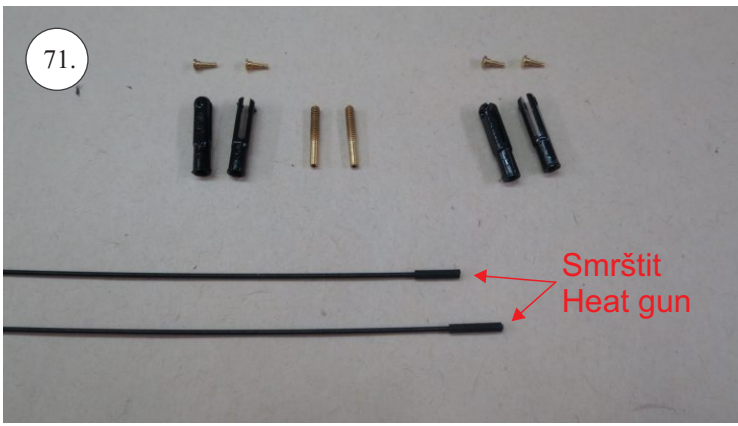

RACER
TWISTED SERIES

Neumessing

V1.0

Kit Contents:

- * fuselage
- * wings
- * horizontal stabilizer
- * vertical stabilizer
- * accessory pack
- * pushrods set

Accessory Pack Contents:

- * carbon diam. 1.5x50mm ... 2x
- * brass pin clevises ... 8x
- * heatshrink tube ... 5x
- * bowden end ... 2x
- * plastic arm ... 1x
- * plywood parts

Horns etc.:

1. elevator horns
2. rudder horns
3. ailerons horns

You may also need:

- * sharp x-acto knife
- * philips screwdriver
- * tweezers
- * little pliers
- * CA glue medium + thin, CA kicker
- * drill 1mm
- * ruler
- * pencil (marker)
- * fine handsaw (Dremmel)