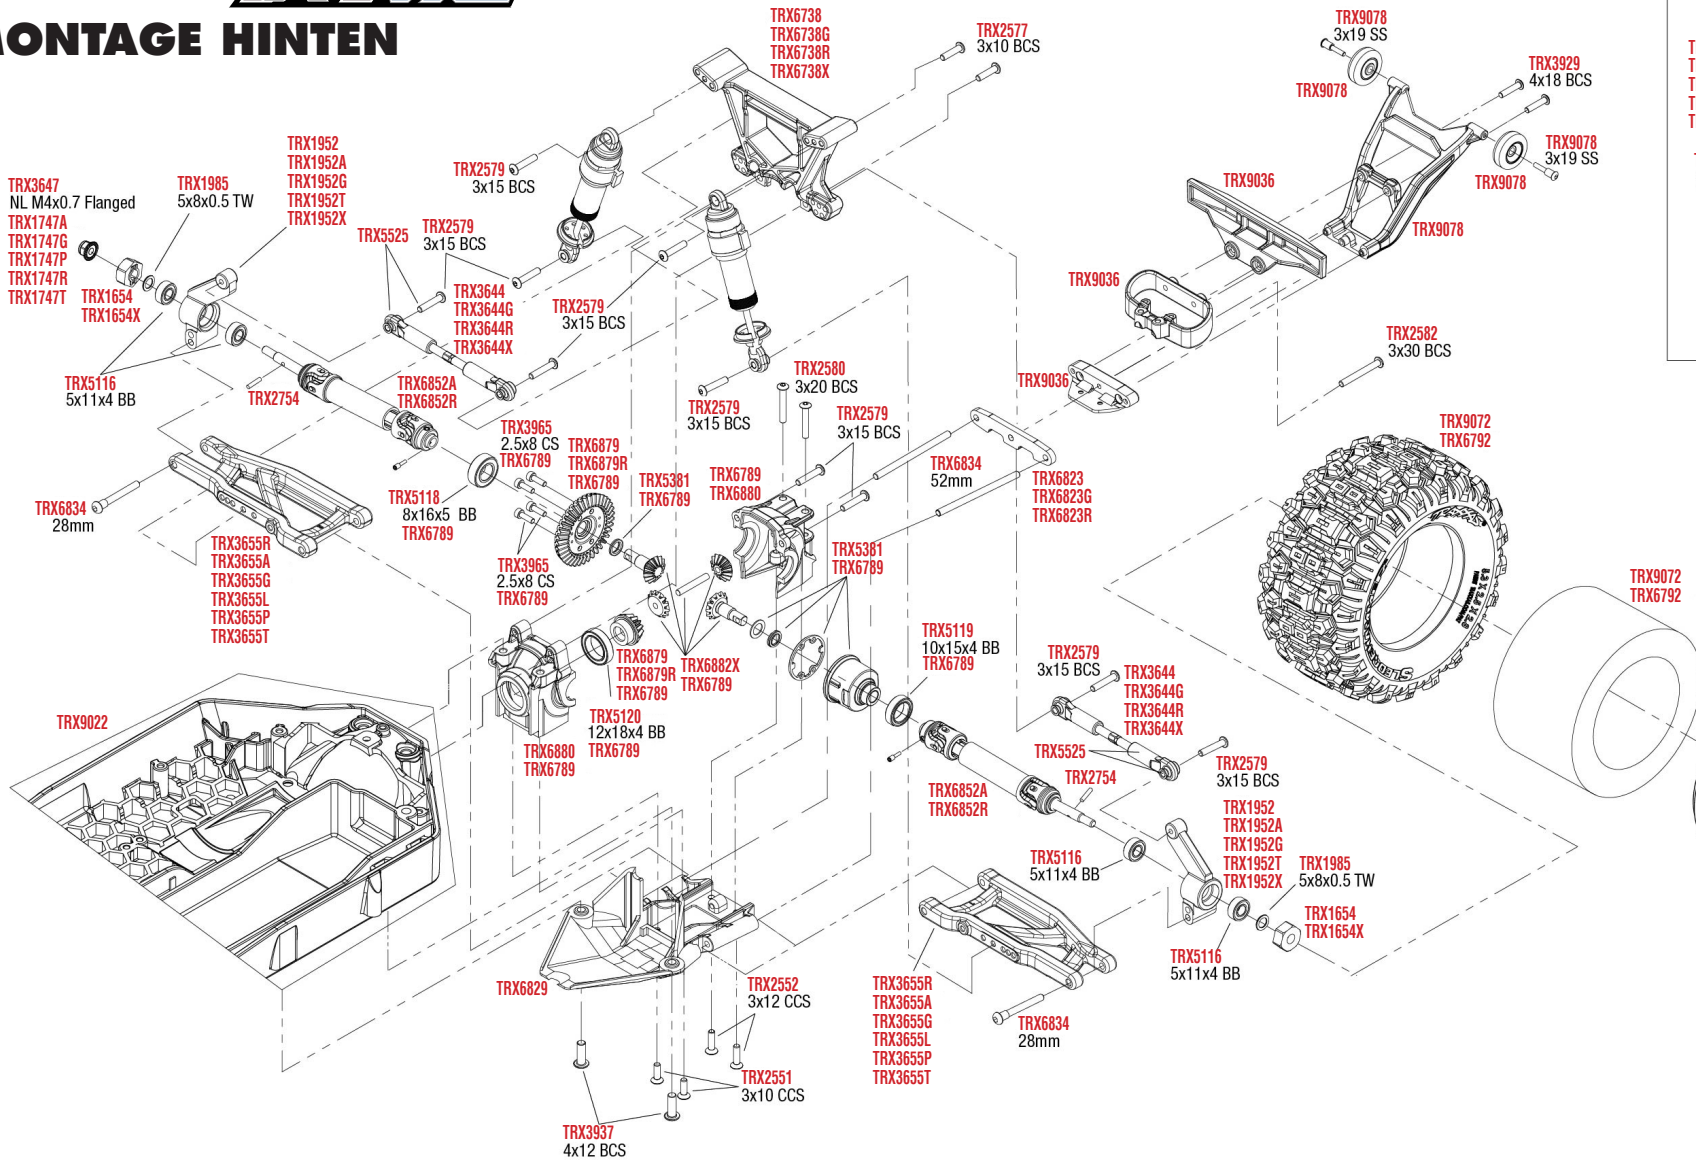

# HOSS™ 4x4 VXL CHASSIS MONTAGE

Specifications on this page are subject to change without notice. Every attempt has been made to ensure the accuracy of this drawing; however, Traxxas cannot be held responsible for typographical or other errors.

See Parts List for a complete listing of optional accessories.

REV 220121-R11

## MONTAGE HINTEN