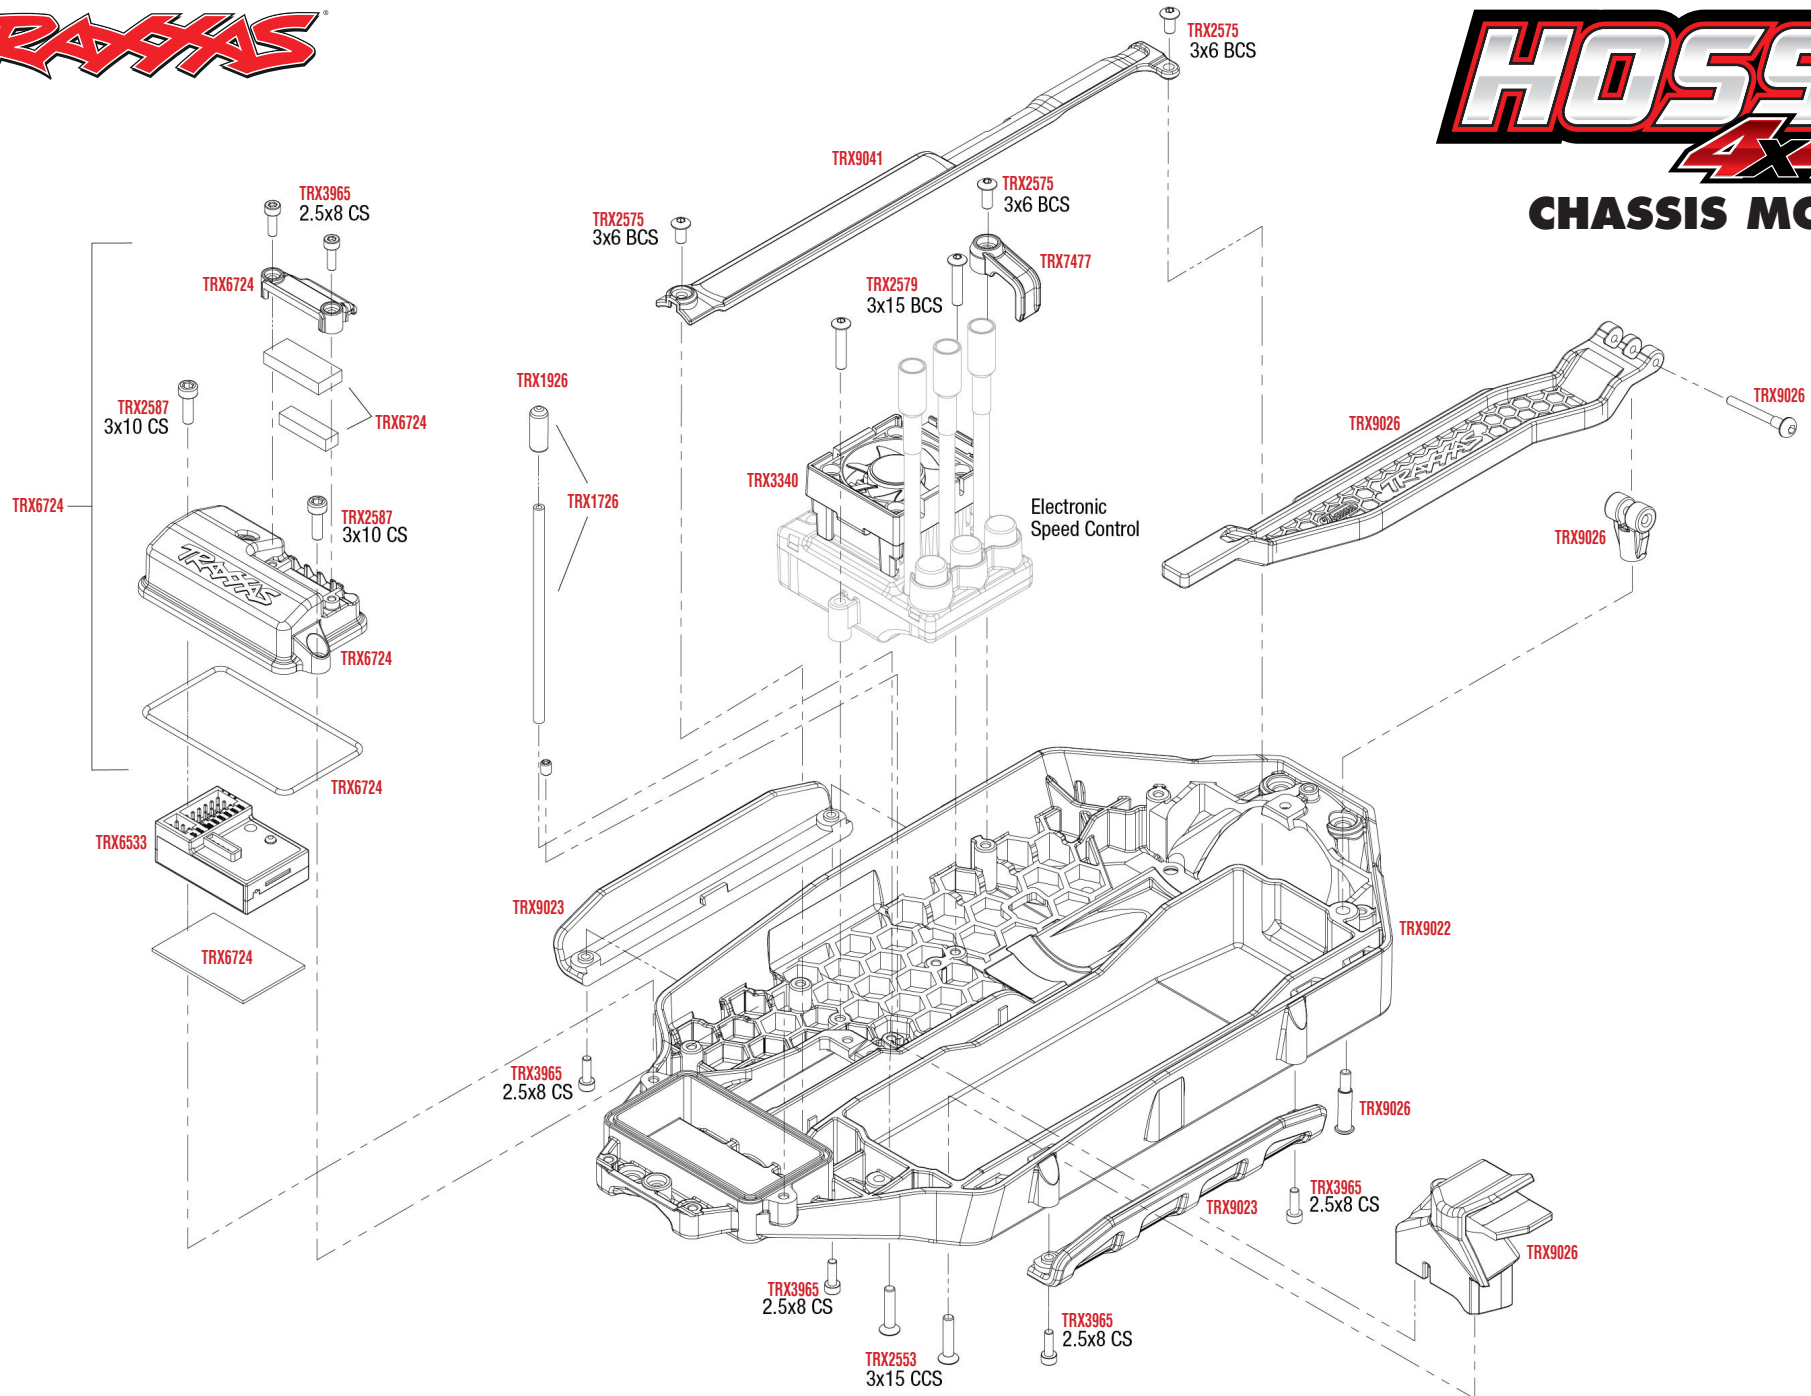

Differential Montage vorne

Dämpfer Montage

REV 220121-R11  
See Parts List for a complete listing of optional accessories.

Specifications on this page are subject to change without notice. Every attempt has been made to ensure the accuracy of this drawing; however, Traxxas cannot be held responsible for typographical or other errors.

# HOSS™ 4x4 VXL CHASSIS MONTAGE

Specifications on this page are subject to change without notice. Every attempt has been made to ensure the accuracy of this drawing; however, Traxxas cannot be held responsible for typographical or other errors.

### Dämpfer Montage

## 4x4VXL