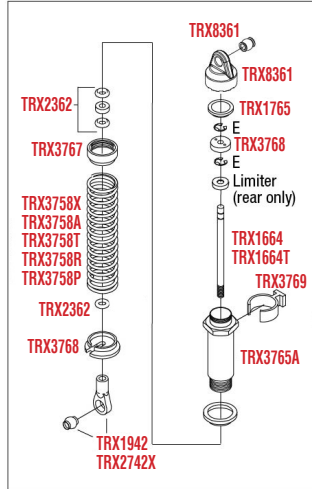

Differential Montage vorne

Dämpfer Montage

REV 220121-R11  
See Parts List for a complete listing of optional accessories.

Specifications on this page are subject to change without notice. Every attempt has been made to ensure the accuracy of this drawing; however, Traxxas cannot be held responsible for typographical or other errors.