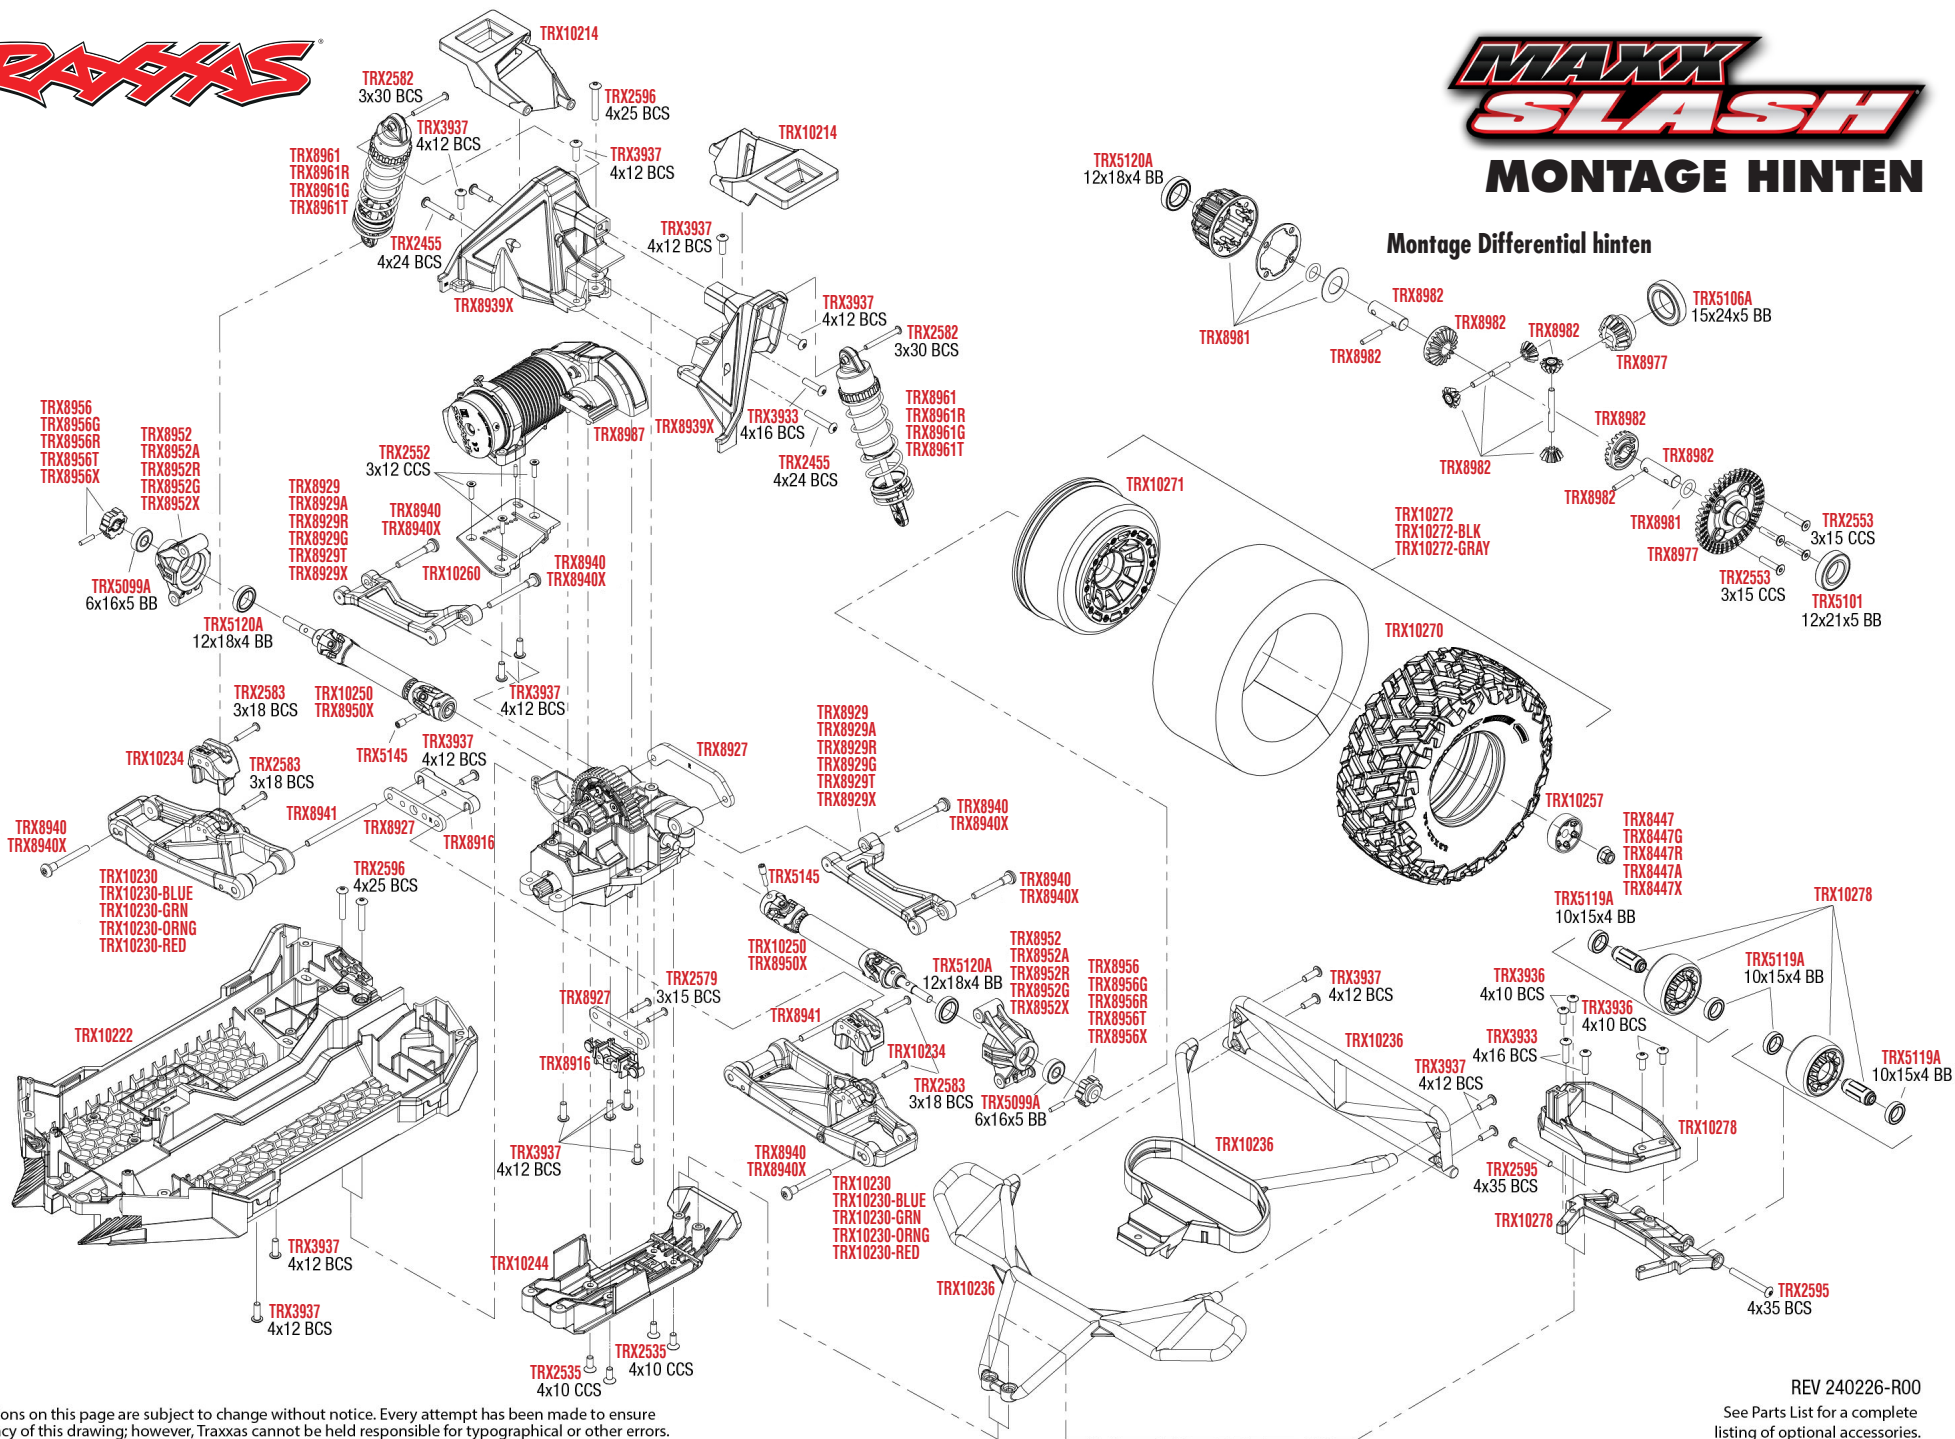

MAXX SLASH

MONTAGE HINTEN

Specifications on this page are subject to change without notice. Every attempt has been made to ensure the accuracy of this drawing; however, Traxxas cannot be held responsible for typographical or other errors.

MAXX SLASH MONTAGE CHASSIS

See Parts List for a complete
listing of optional accessories.

REV 240226-R00

MAXX SLASH

MODULARE MONTAGE

REV 240226-R00

Specifications on this page are subject to change without notice.
Every attempt has been made to ensure the accuracy of this drawing; however, Traxxas cannot be held responsible for typographical or other errors. See Parts List for a complete listing of optional accessories.