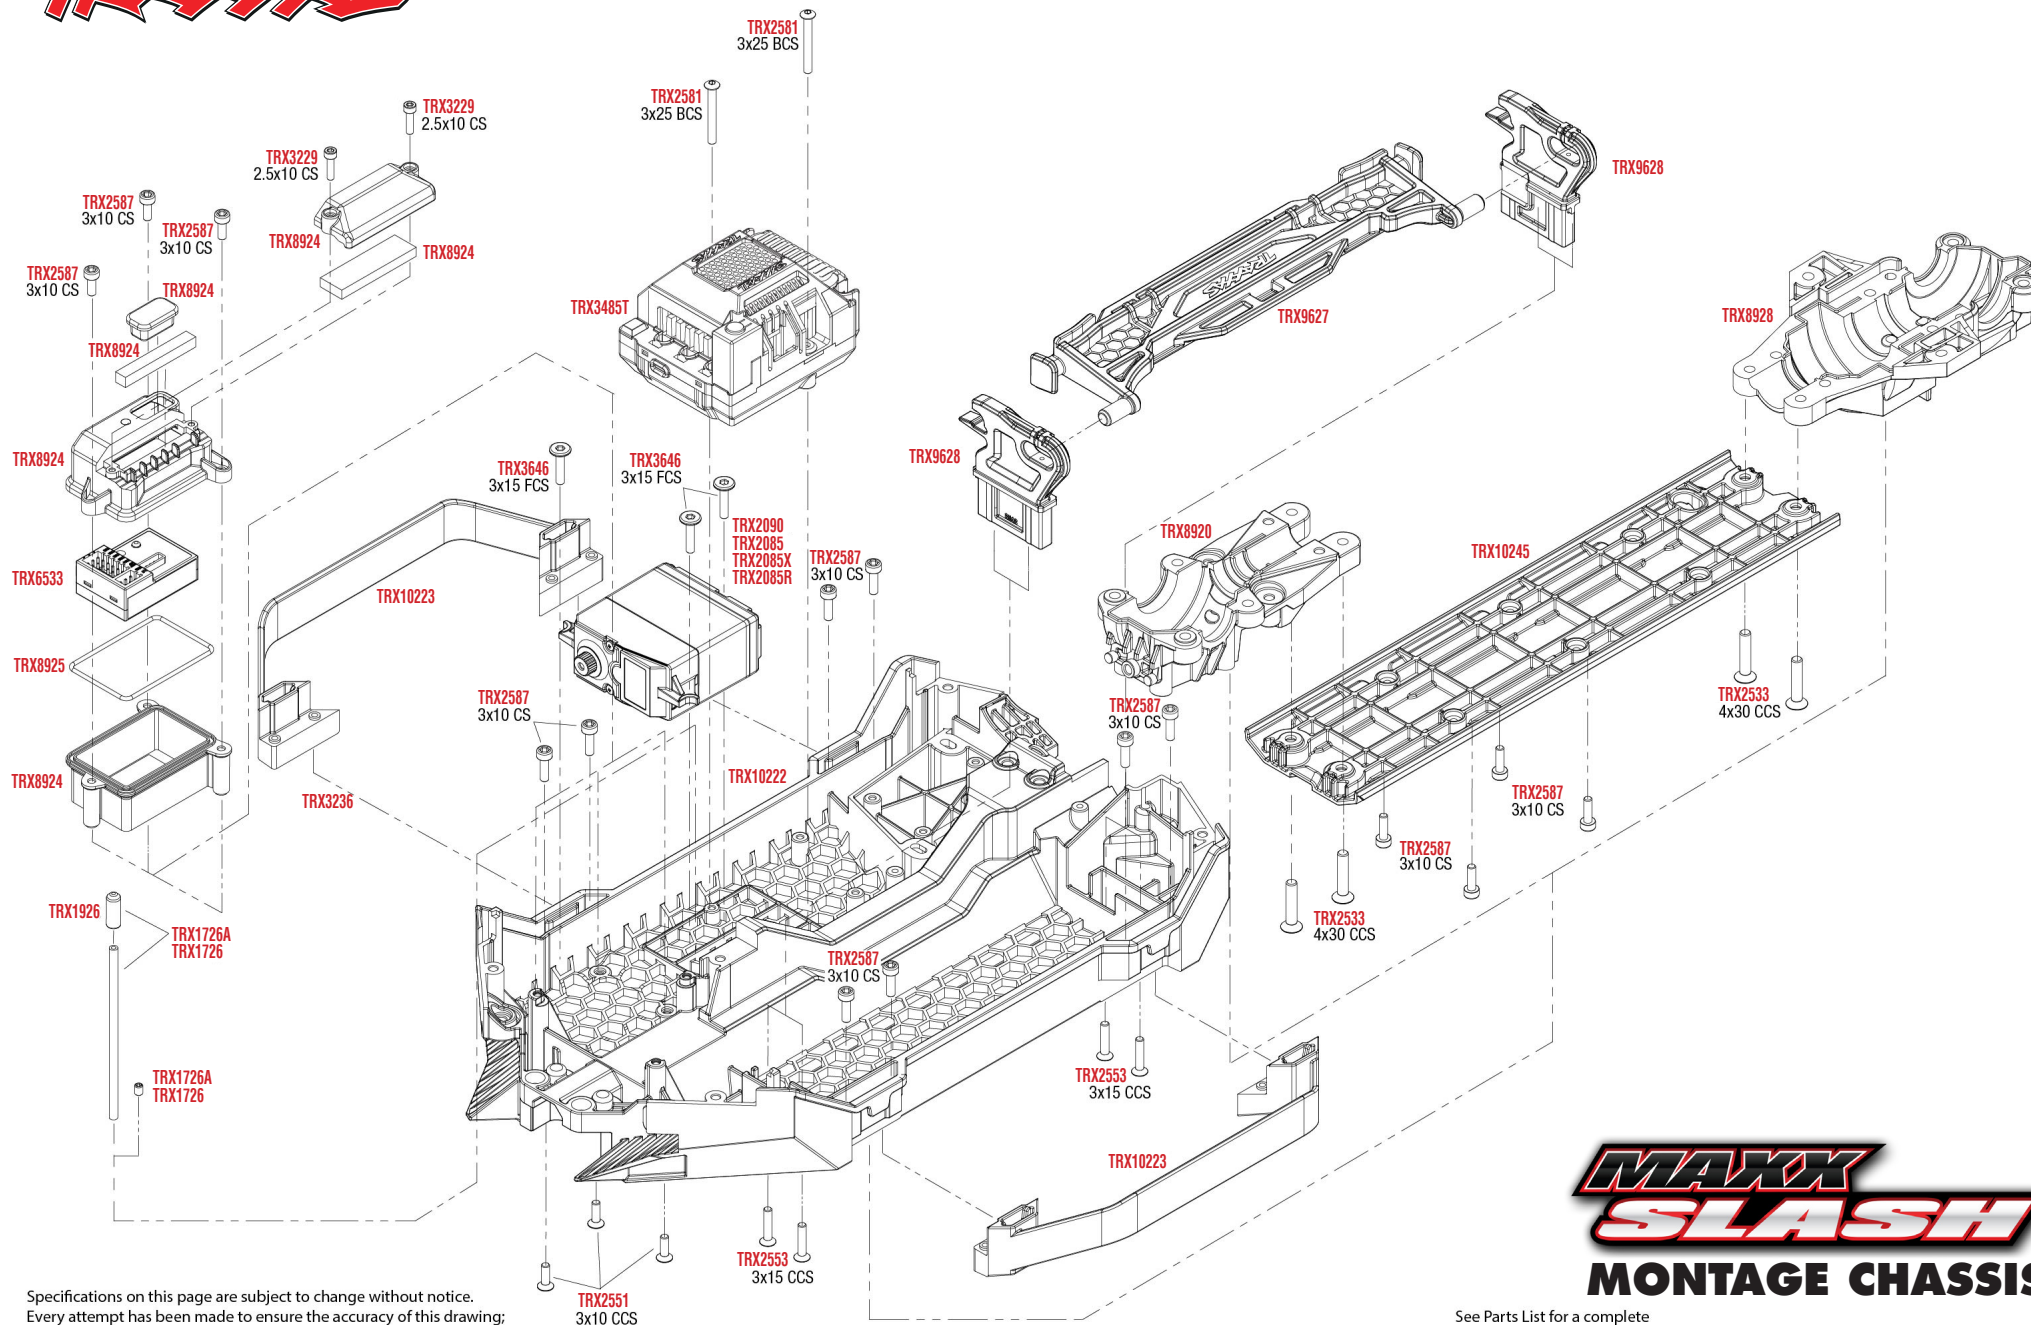

MAXX SLASH

MONTAGE HINTEN

Specifications on this page are subject to change without notice. Every attempt has been made to ensure the accuracy of this drawing; however, Traxxas cannot be held responsible for typographical or other errors.

Specifications on this page are subject to change without notice.
Every attempt has been made to ensure the accuracy of this drawing;
however, Traxxas cannot be held responsible for typographical or other errors.

MAXX SLASH MONTAGE CHASSIS

See Parts List for a complete
listing of optional accessories.

REV 240226-R00

MAXX SLASH

MODULARE MONTAGE

REV 240226-R00

Specifications on this page are subject to change without notice.
Every attempt has been made to ensure the accuracy of this drawing; however, Traxxas cannot be held responsible for typographical or other errors. See Parts List for a complete listing of optional accessories.