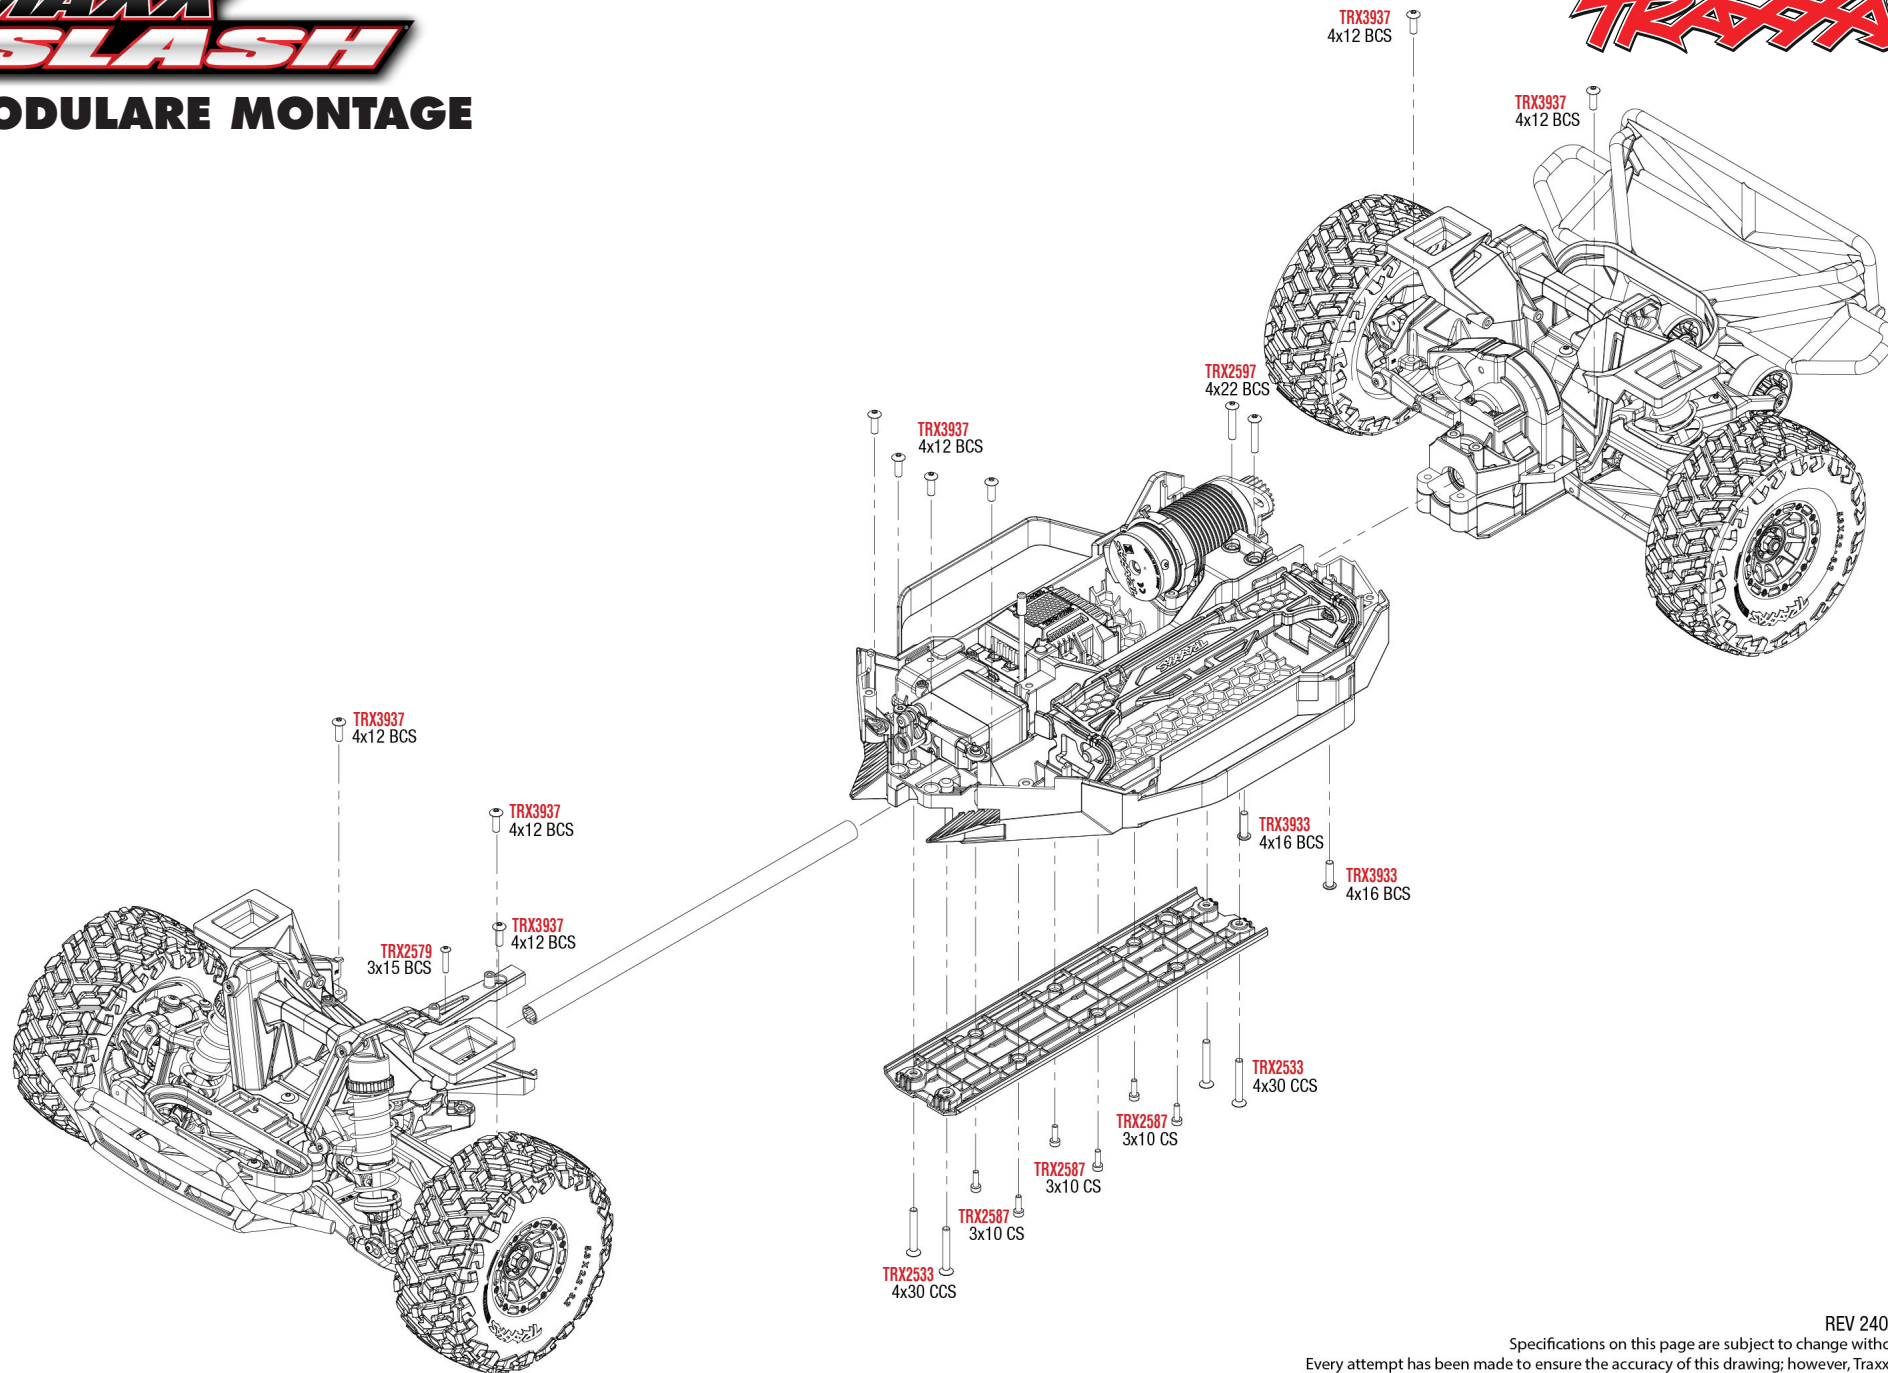

MAXX SLASH MONTAGE CHASSIS

See Parts List for a complete
listing of optional accessories.

REV 240226-R00

MAXX SLASH

MODULARE MONTAGE

REV 240226-R00

Specifications on this page are subject to change without notice.
Every attempt has been made to ensure the accuracy of this drawing; however, Traxxas cannot be held responsible for typographical or other errors. See Parts List for a complete listing of optional accessories.